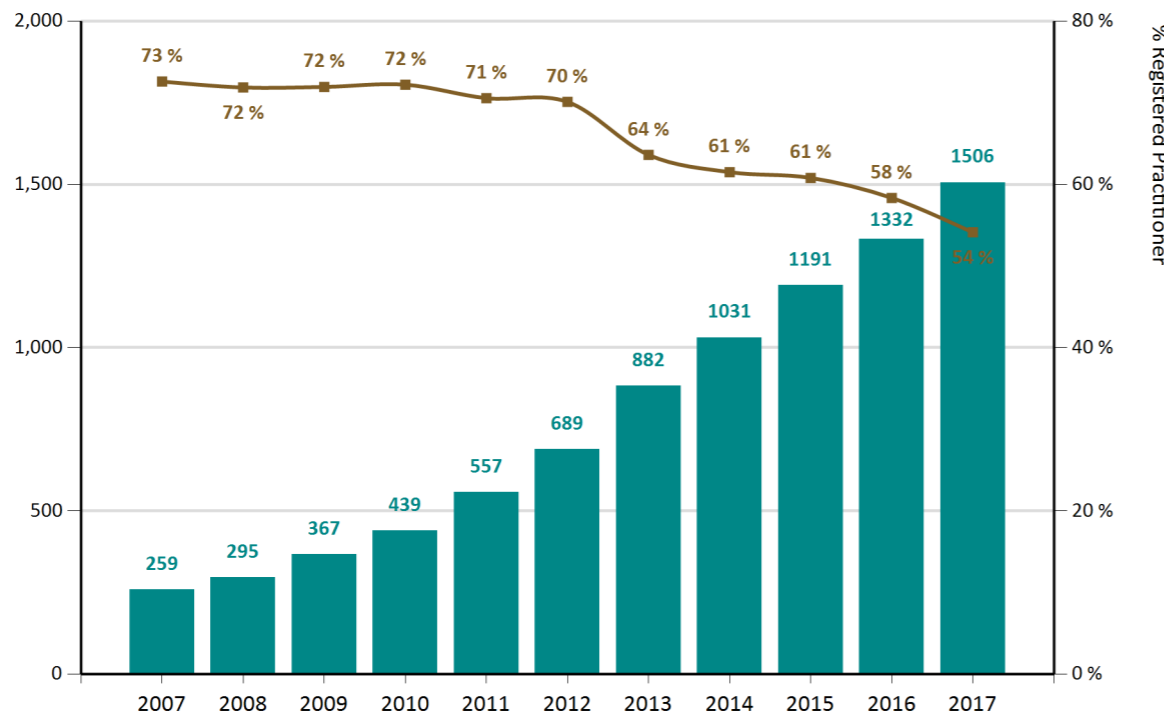

**Active Members**

**1,506**

**New Members This Month**

**31**

**New Members Last Month**

**44**

**Registered Practitioner %**

**55 %**

New Members by Year - Sep 2017

Members by Ethnicity - Sep 2017

Active Members by Year - Sep 2017

Members by Age Band - Sep 2017

Members by Region - Sep 2017

Members by Membership Status - Sep 2017

Members by Gender - Sep 2017