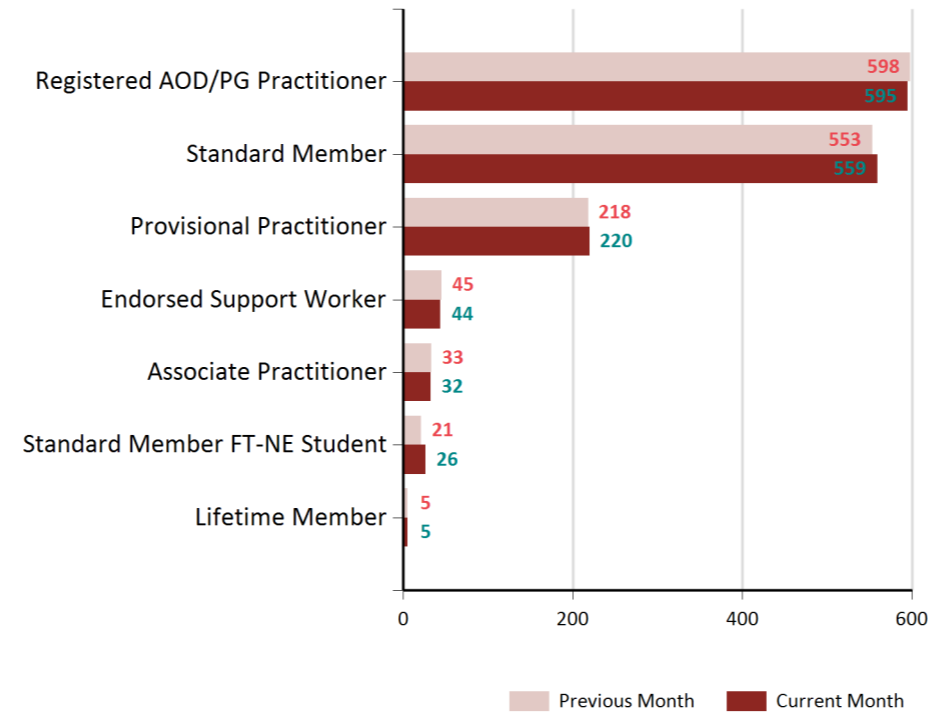

**Active Members**

**1,506**

**New Members This Month**

**31**

**New Members Last Month**

**44**

**Registered Practitioner %**

**55 %**

New Members by Year - Sep 2017

Members by Ethnicity - Sep 2017

Active Members by Year - Sep 2017

Members by Age Band - Sep 2017

Members by Region - Sep 2017

Members by Membership Status - Sep 2017

Members by Gender - Sep 2017