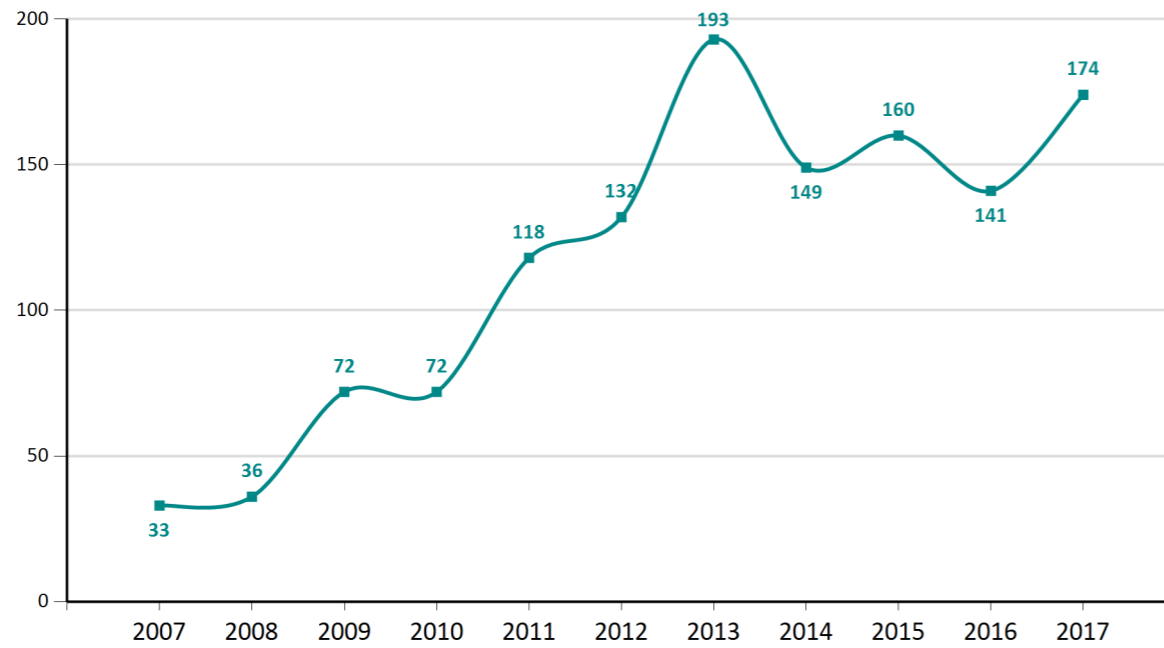

**Active Members**

**1,506**

**New Members This Month**

**31**

**New Members Last Month**

**44**

**Registered Practitioner %**

**55 %**

New Members by Year - Sep 2017

Members by Ethnicity - Sep 2017

Active Members by Year - Sep 2017

Members by Age Band - Sep 2017

Members by Region - Sep 2017

Members by Membership Status - Sep 2017

Members by Gender - Sep 2017