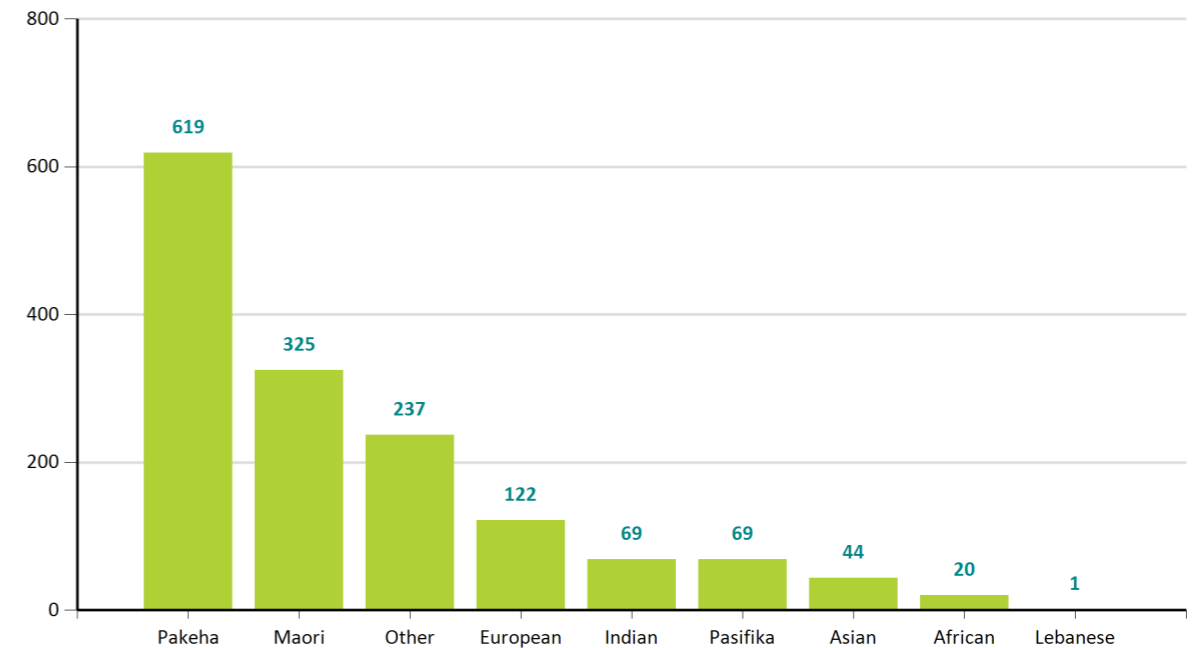

**Active Members**

**1,506**

**New Members This Month**

**31**

**New Members Last Month**

**44**

**Registered Practitioner %**

**55 %**

New Members by Year - Sep 2017

Members by Ethnicity - Sep 2017

Active Members by Year - Sep 2017

Members by Age Band - Sep 2017

Members by Region - Sep 2017

Members by Membership Status - Sep 2017

Members by Gender - Sep 2017