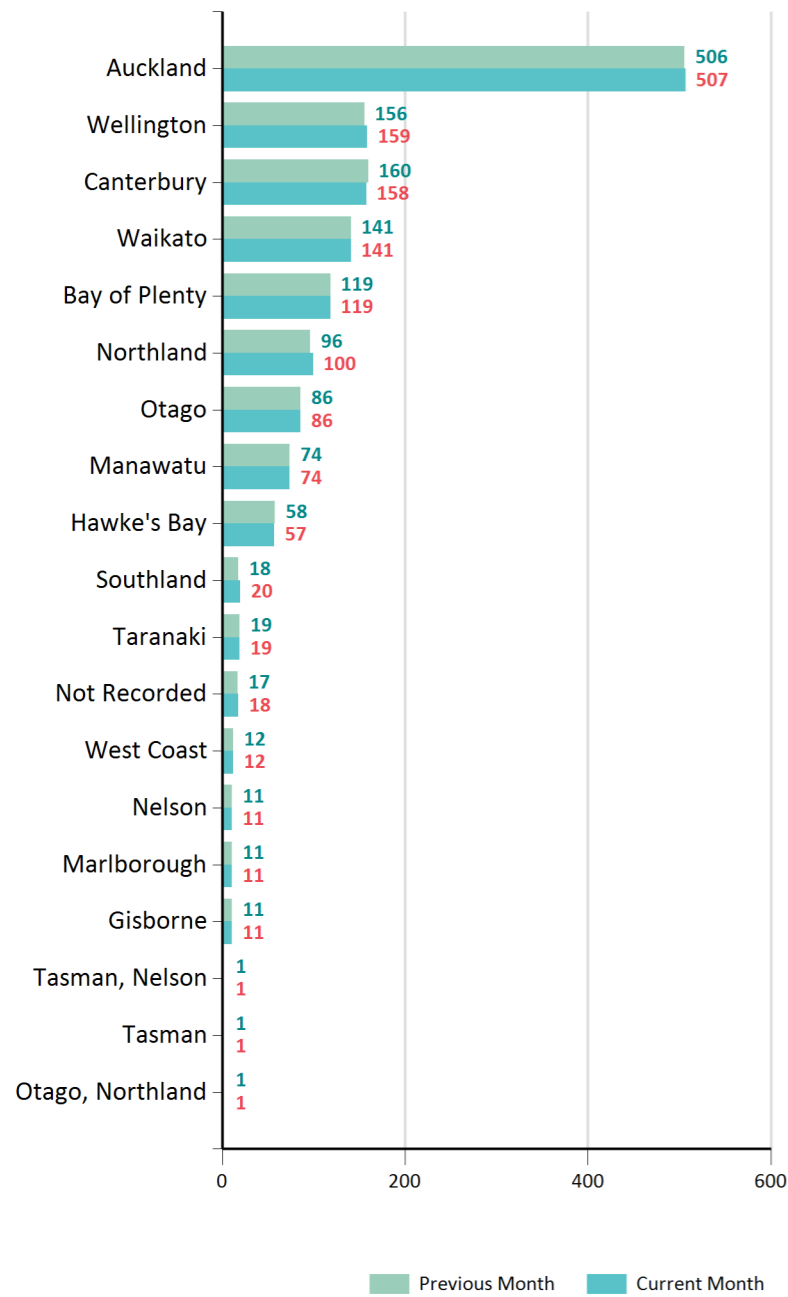

**Active Members**

**1,506**

**New Members This Month**

**31**

**New Members Last Month**

**44**

**Registered Practitioner %**

**55 %**

New Members by Year - Sep 2017

Members by Ethnicity - Sep 2017

Active Members by Year - Sep 2017

Members by Age Band - Sep 2017

Members by Region - Sep 2017

Members by Membership Status - Sep 2017

Members by Gender - Sep 2017