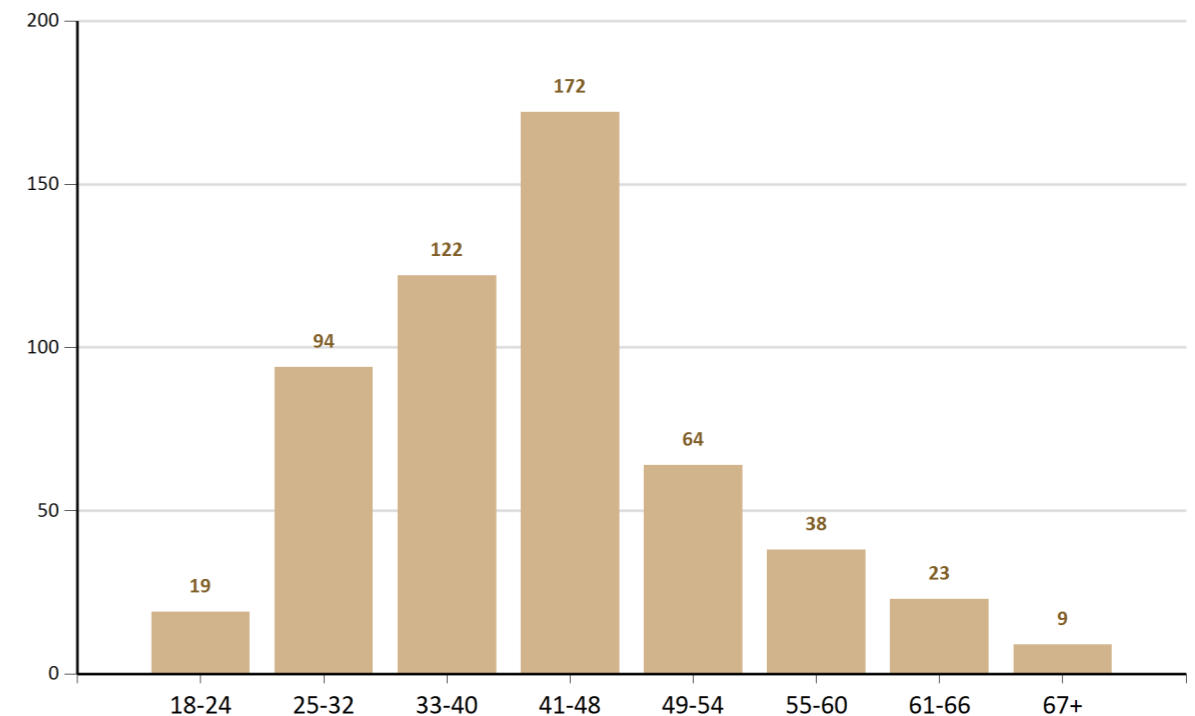

Active Members

1,500

New Members This Month

33

New Members Last Month

49

Registered Practitioner %

55 %

New Members by Year - Aug 2017

Members by Ethnicity - Aug 2017

Active Members by Year - Aug 2017

Members by Age Band - Aug 2017

Members by Region - Aug 2017

Members by Membership Status - Aug 2017