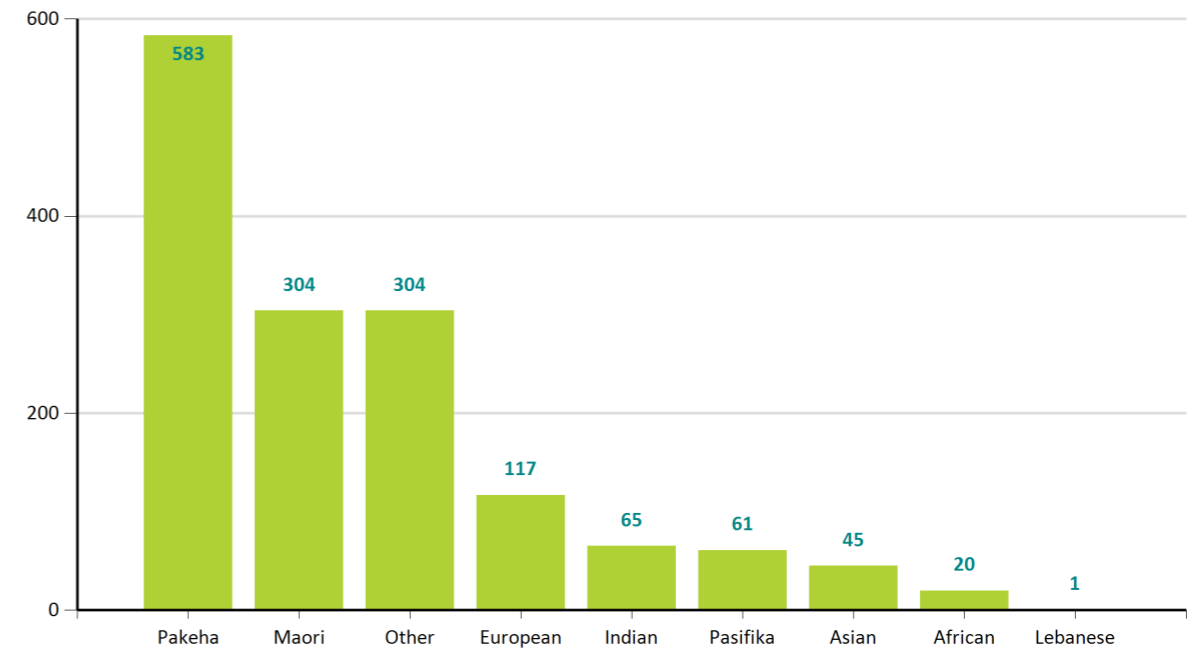

Active Members

1,500

New Members This Month

33

New Members Last Month

49

Registered Practitioner %

55 %

New Members by Year - Aug 2017

Members by Ethnicity - Aug 2017

Active Members by Year - Aug 2017

Members by Age Band - Aug 2017

Members by Region - Aug 2017

Members by Membership Status - Aug 2017