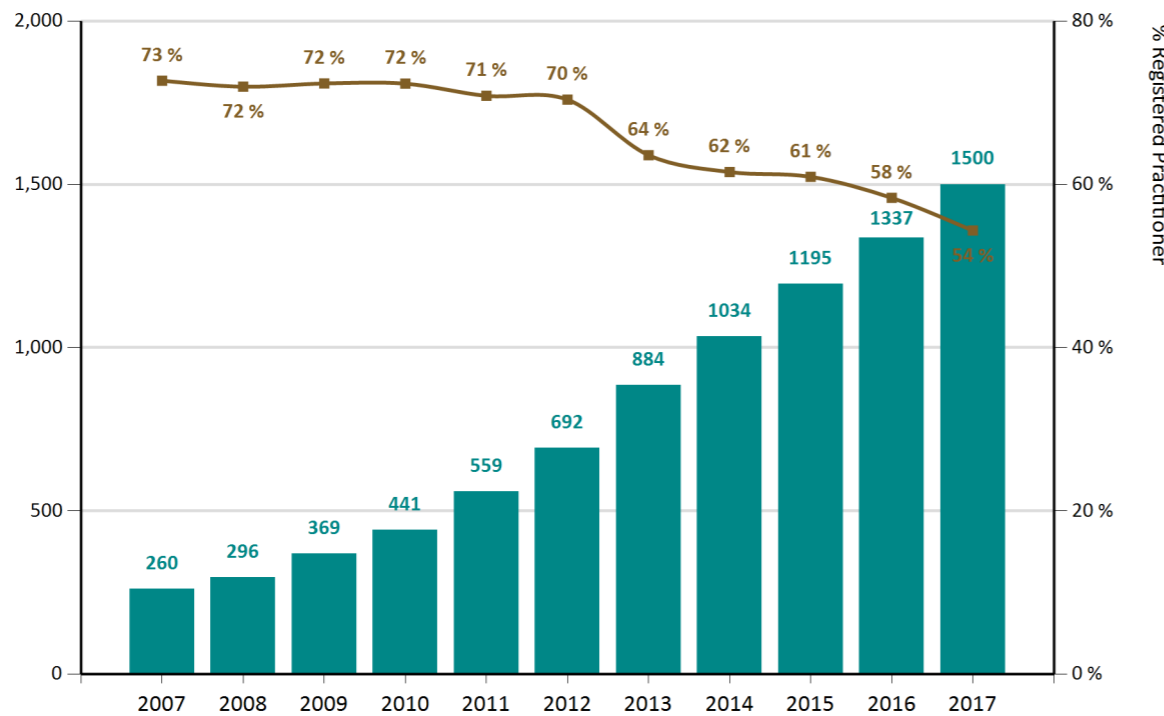

Active Members

1,500

New Members This Month

33

New Members Last Month

49

Registered Practitioner %

55 %

New Members by Year - Aug 2017

Members by Ethnicity - Aug 2017

Active Members by Year - Aug 2017

Members by Age Band - Aug 2017

Members by Region - Aug 2017

Members by Membership Status - Aug 2017