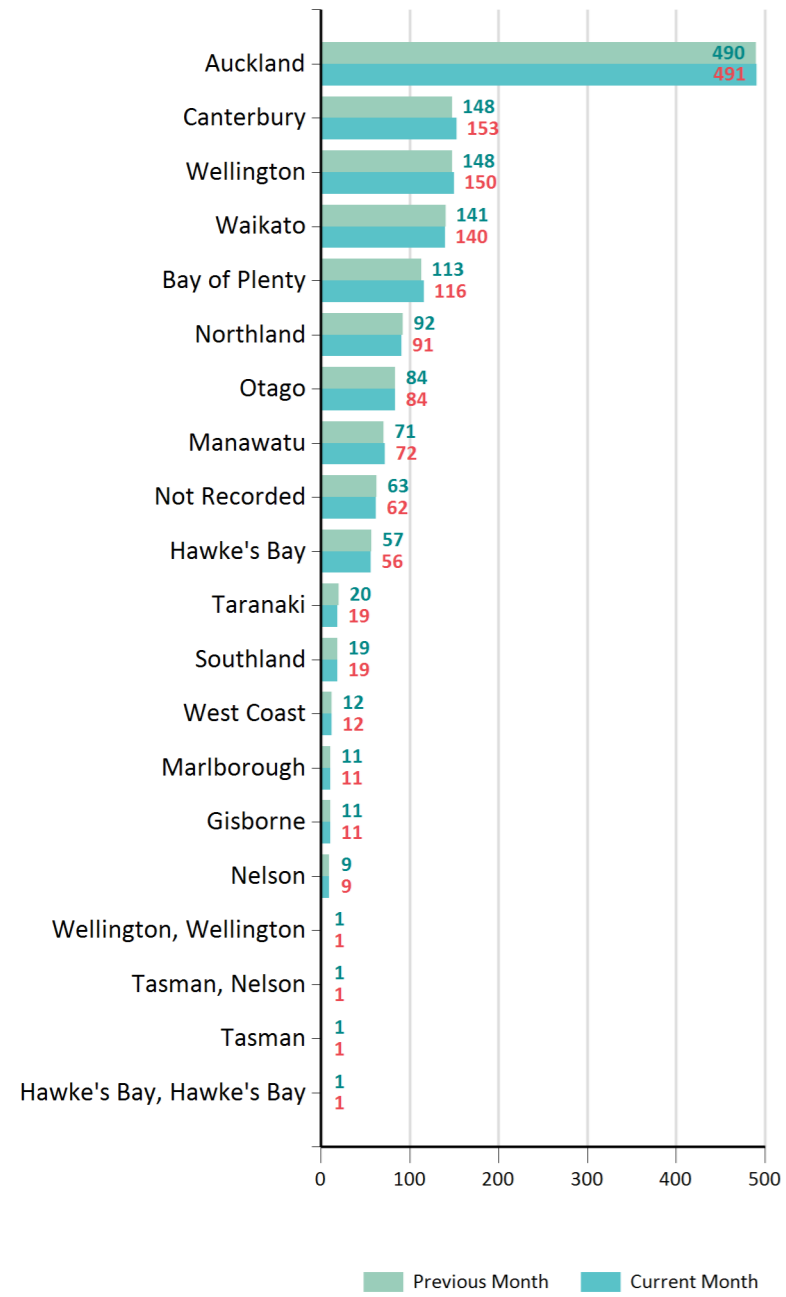

Active Members

1,500

New Members This Month

33

New Members Last Month

49

Registered Practitioner %

55 %

New Members by Year - Aug 2017

Members by Ethnicity - Aug 2017

Active Members by Year - Aug 2017

Members by Age Band - Aug 2017

Members by Region - Aug 2017

Members by Membership Status - Aug 2017