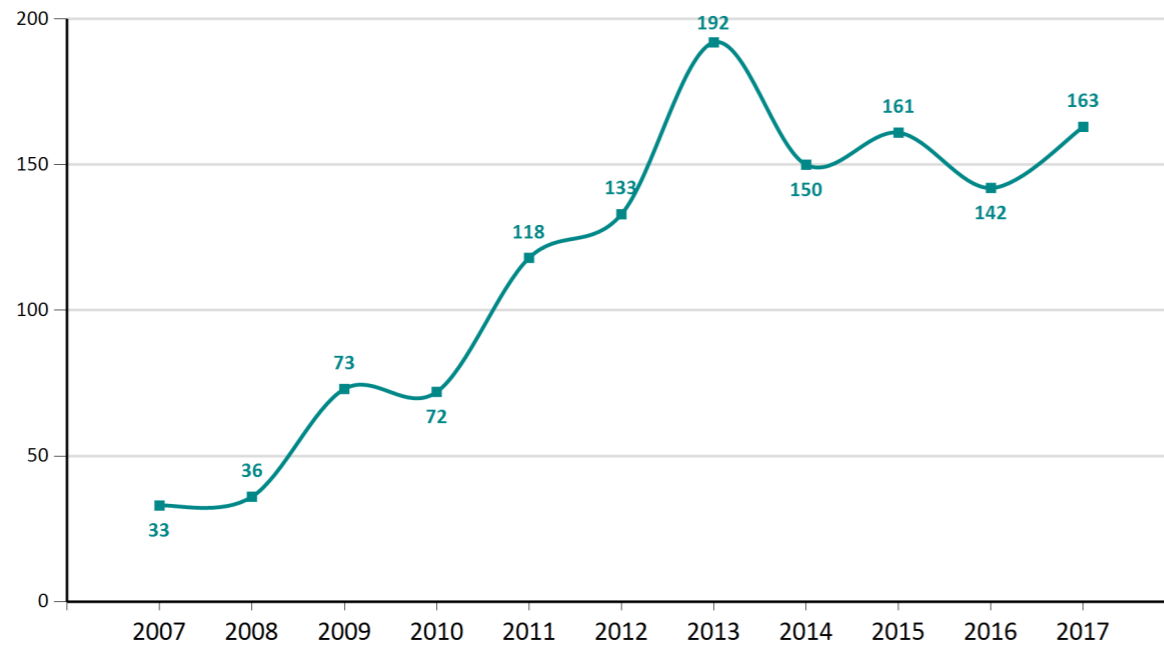

Active Members

1,500

New Members This Month

33

New Members Last Month

49

Registered Practitioner %

55 %

New Members by Year - Aug 2017

Members by Ethnicity - Aug 2017

Active Members by Year - Aug 2017

Members by Age Band - Aug 2017

Members by Region - Aug 2017

Members by Membership Status - Aug 2017