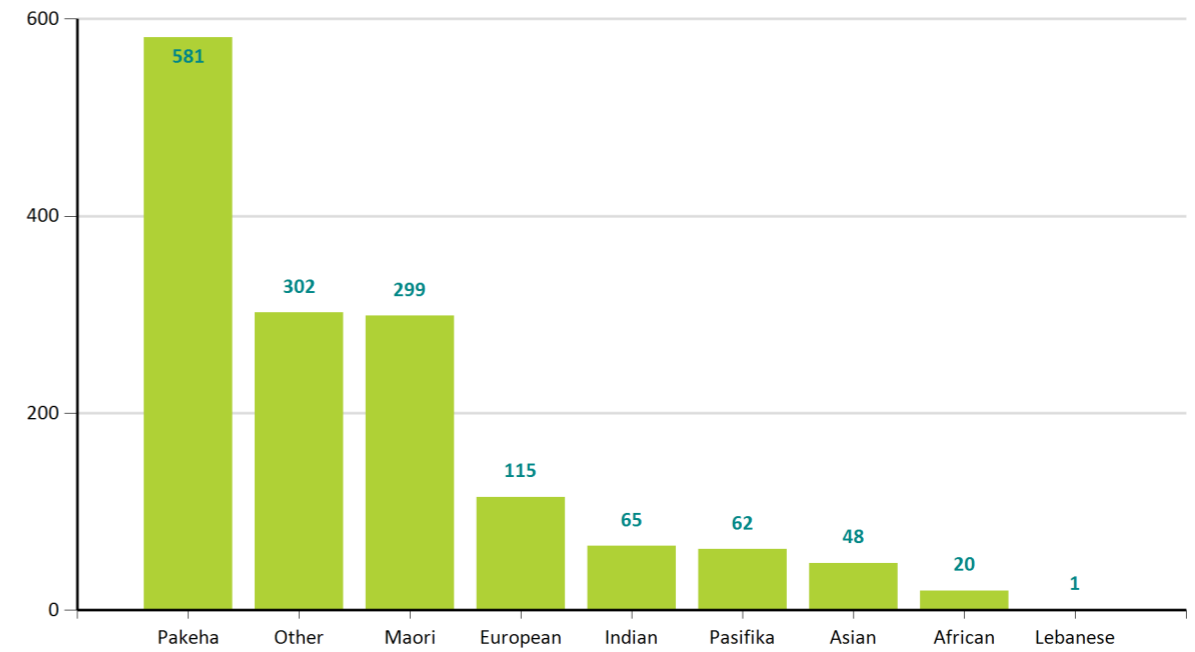

Active Members

1,493

New Members This Month

28

New Members Last Month

57

Registered Practitioner %

55 %

New Members by Year - Jul 2017

Members by Ethnicity - Jul 2017

Active Members by Year - Jul 2017

Members by Age Band - Jul 2017

Members by Region - Jul 2017

Members by Membership Status - Jul 2017