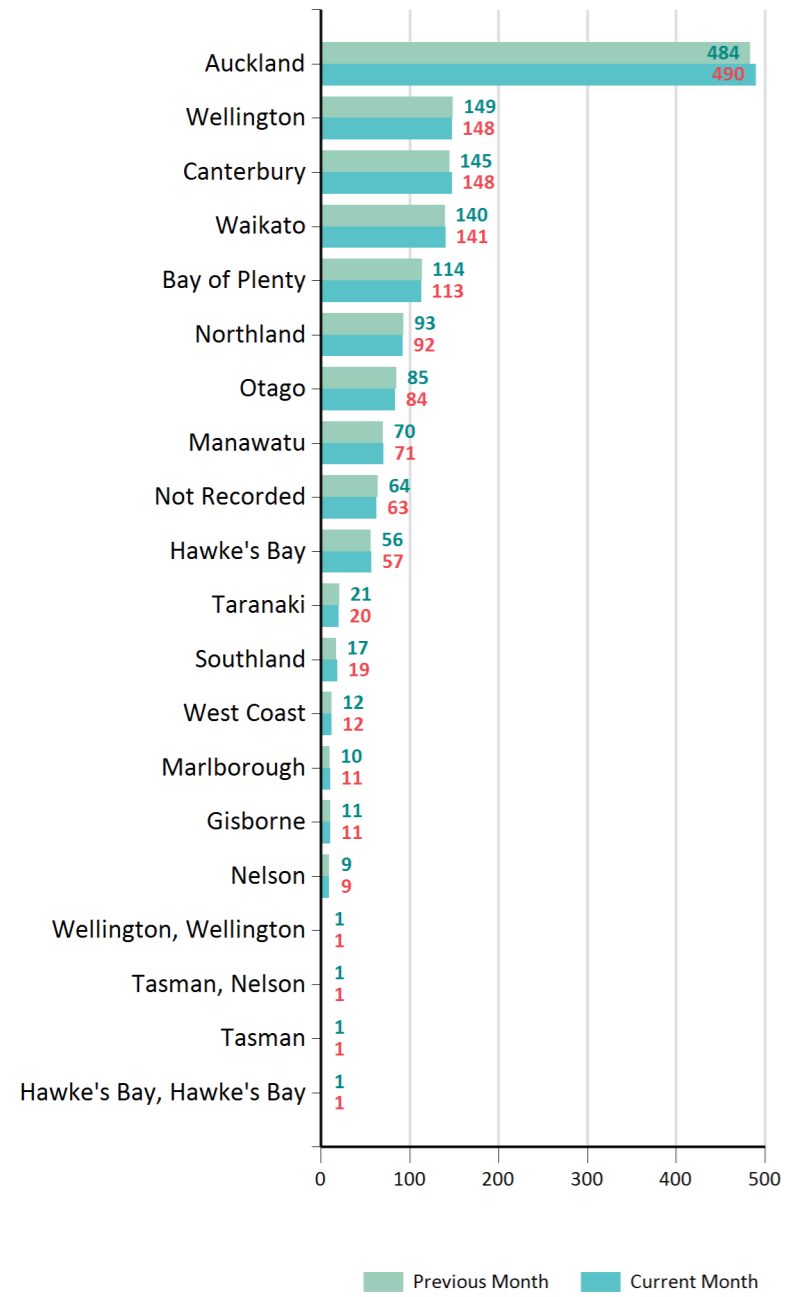

Active Members

1,493

New Members This Month

28

New Members Last Month

57

Registered Practitioner %

55 %

New Members by Year - Jul 2017

Members by Ethnicity - Jul 2017

Active Members by Year - Jul 2017

Members by Age Band - Jul 2017

Members by Region - Jul 2017

Members by Membership Status - Jul 2017