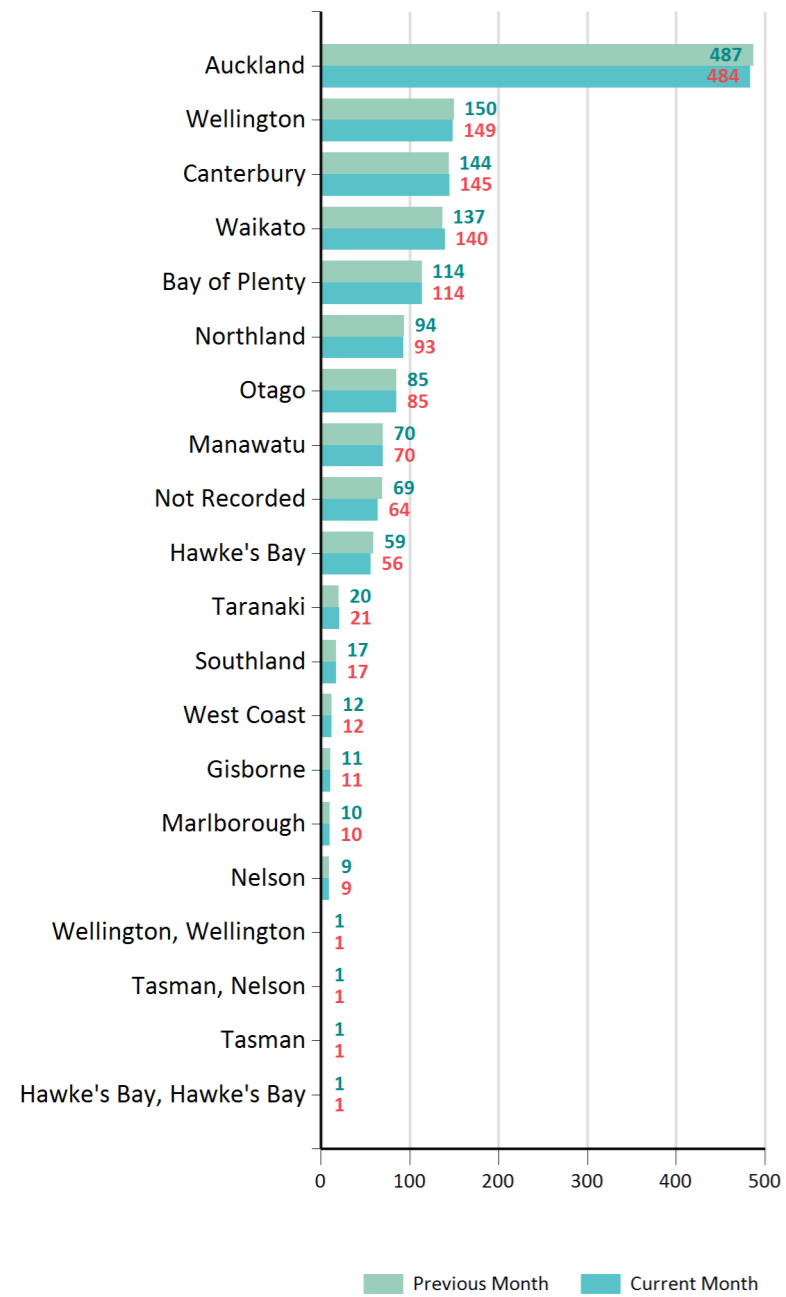

Active Members

1,484

New Members This Month

45

New Members Last Month

63

Registered Practitioner %

55 %

New Members by Year - Jun 2017

Members by Ethnicity - Jun 2017

Active Members by Year - Jun 2017

Members by Age Band - Jun 2017

Members by Region - Jun 2017

Members by Membership Status - Jun 2017