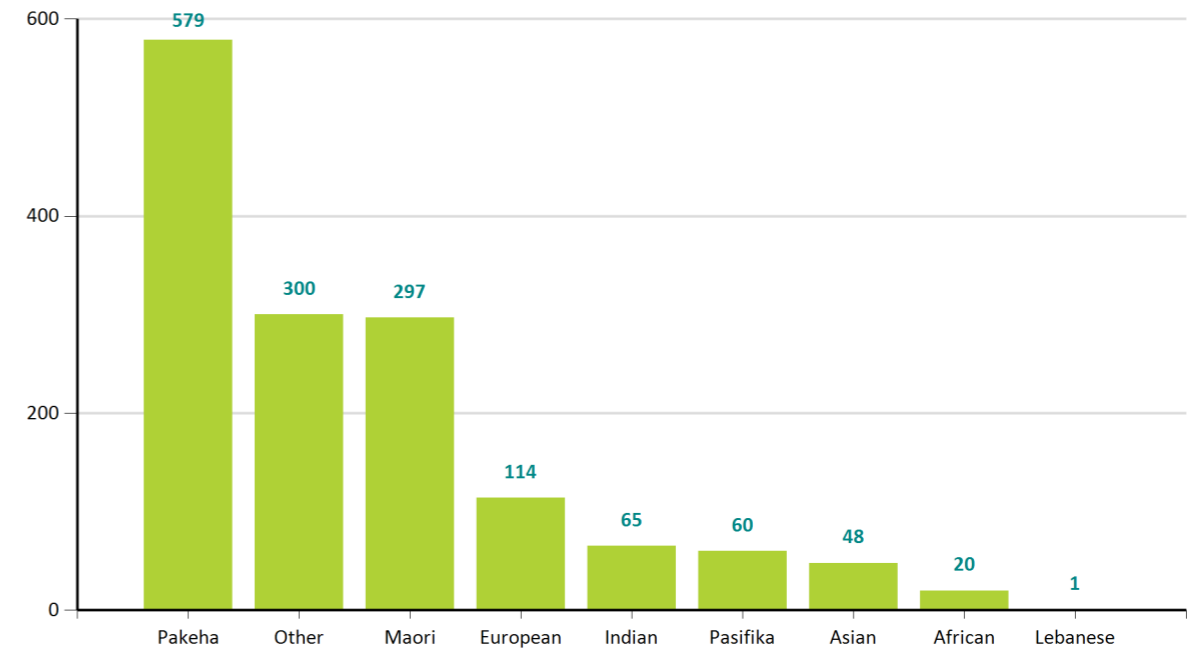

Active Members

1,484

New Members This Month

45

New Members Last Month

63

Registered Practitioner %

55 %

New Members by Year - Jun 2017

Members by Ethnicity - Jun 2017

Active Members by Year - Jun 2017

Members by Age Band - Jun 2017

Members by Region - Jun 2017

Members by Membership Status - Jun 2017