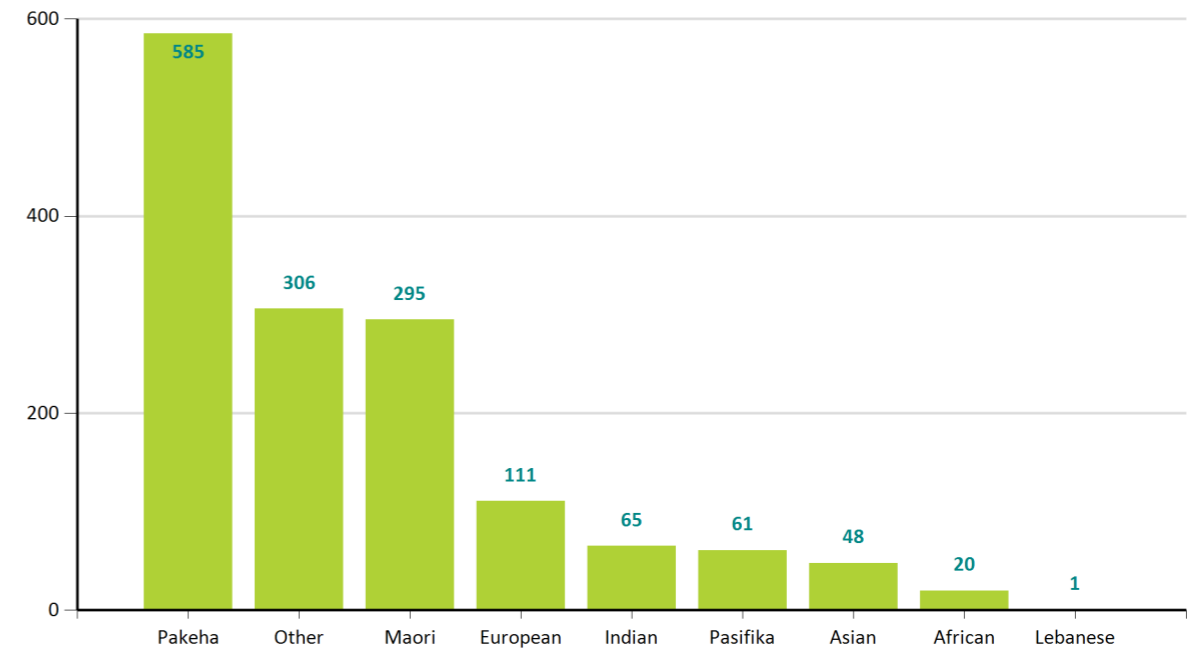

Active Members

1,492

New Members This Month

44

New Members Last Month

66

Registered Practitioner %

54 %

New Members by Year - May 2017

Members by Ethnicity - May 2017

Active Members by Year - May 2017

Members by Age Band - May 2017

Members by Region - May 2017

Members by Membership Status - May 2017