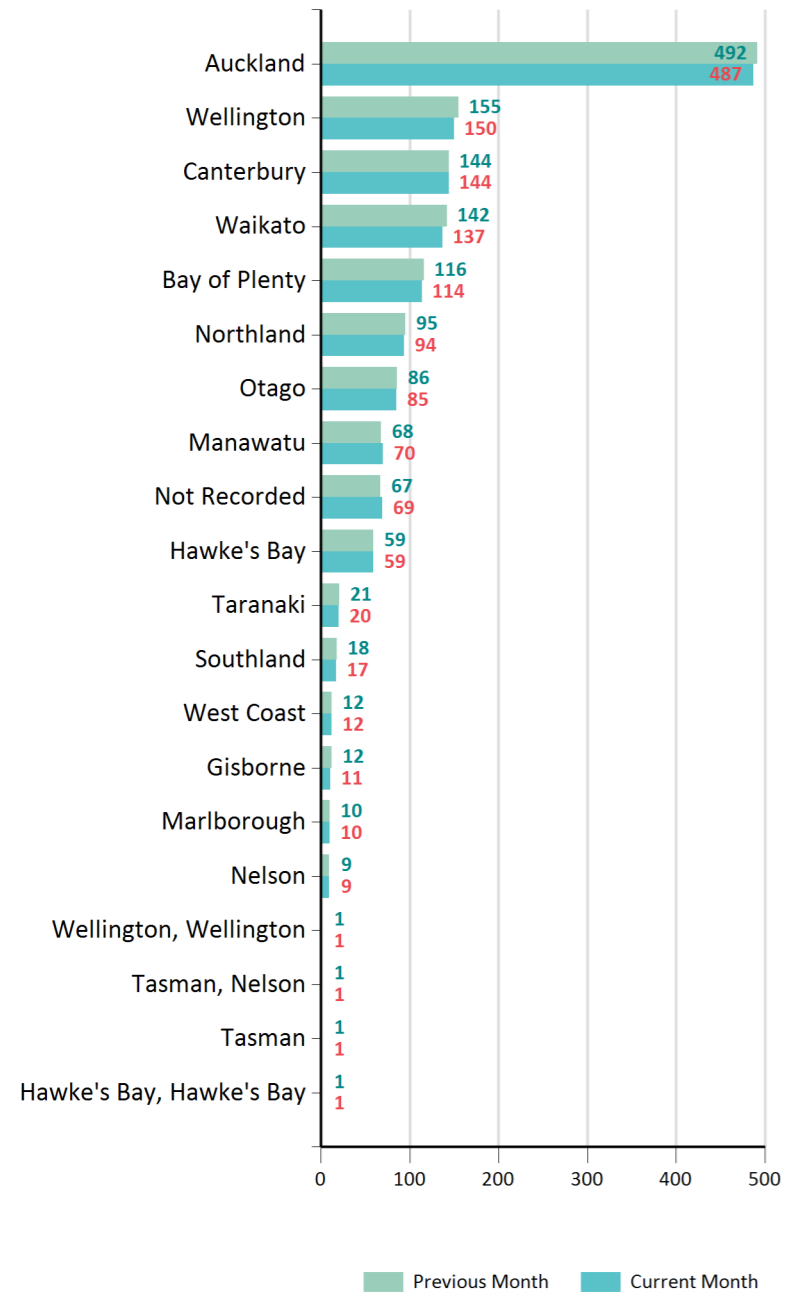

Active Members

1,492

New Members This Month

44

New Members Last Month

66

Registered Practitioner %

54 %

New Members by Year - May 2017

Members by Ethnicity - May 2017

Active Members by Year - May 2017

Members by Age Band - May 2017

Members by Region - May 2017

Members by Membership Status - May 2017