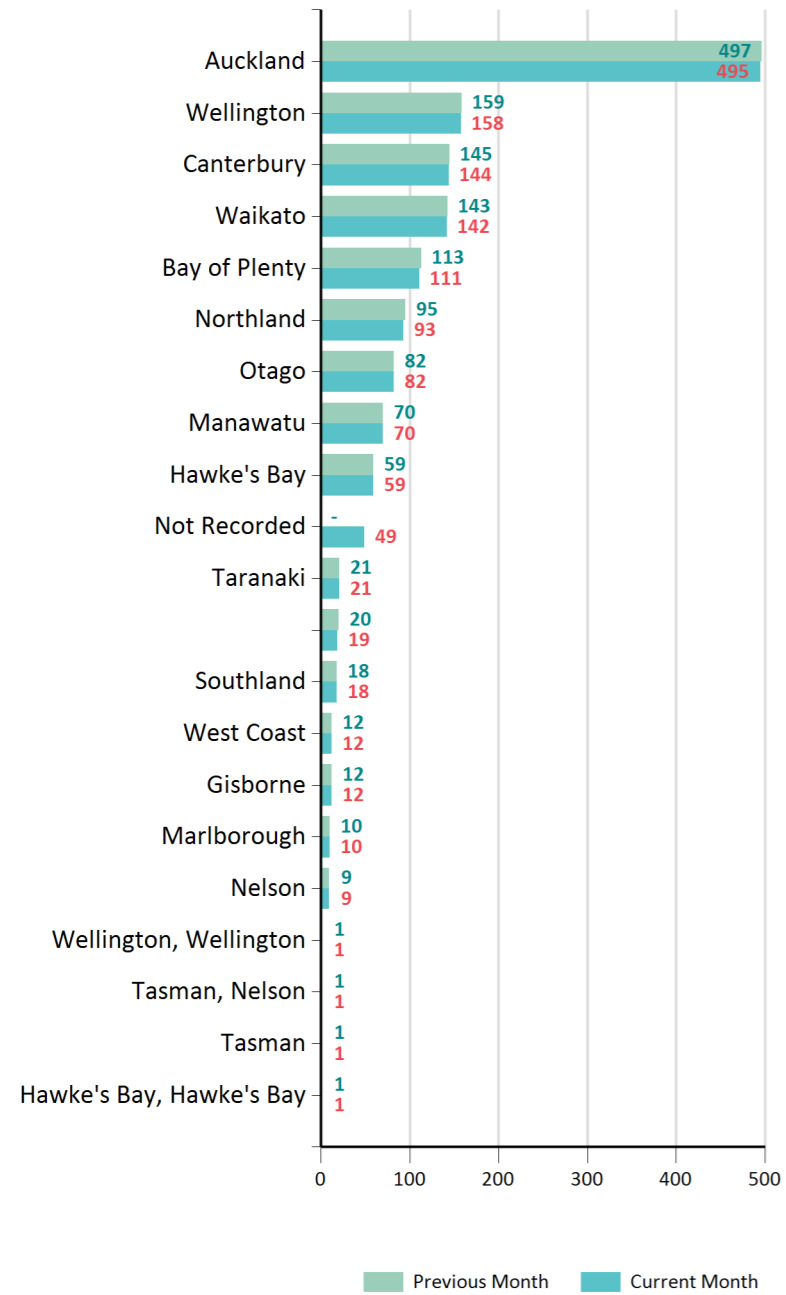

Active Members

1,508

New Members This Month

39

New Members Last Month

53

Registered Practitioner %

53 %

New Members by Year - Feb 2017

Members by Ethnicity - Feb 2017

Active Members by Year - Feb 2017

Members by Age Band - Feb 2017

Members by Region - Feb 2017

Members by Membership Status - Feb 2017