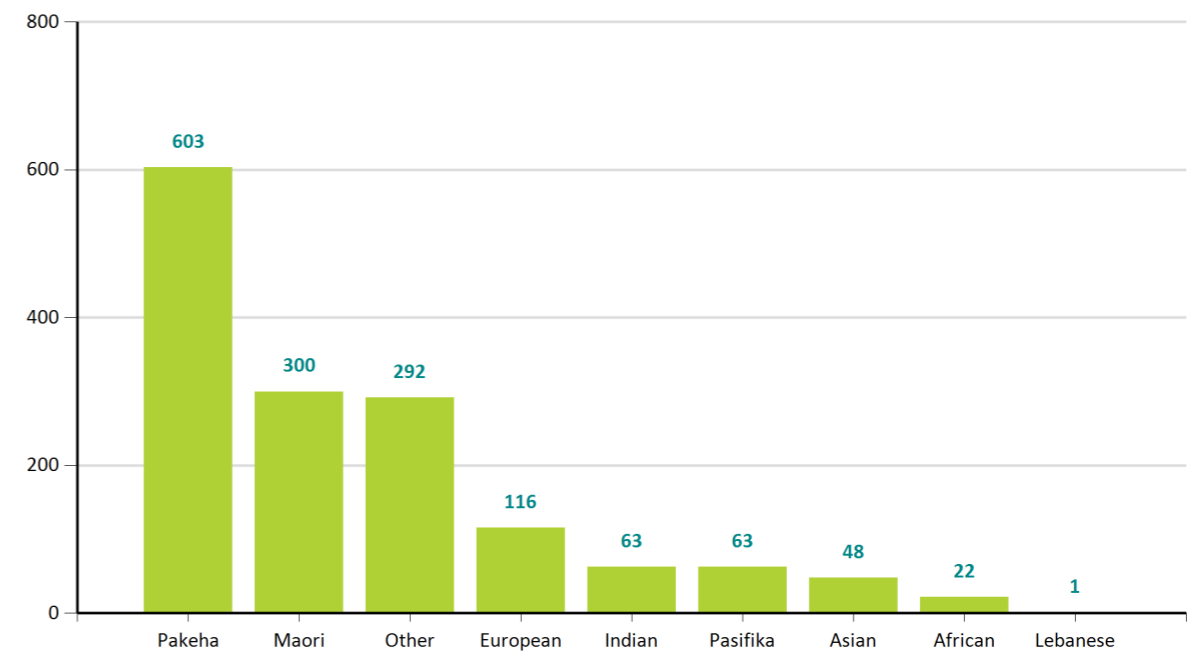

Active Members

1,508

New Members This Month

39

New Members Last Month

53

Registered Practitioner %

53 %

New Members by Year - Feb 2017

Members by Ethnicity - Feb 2017

Active Members by Year - Feb 2017

Members by Age Band - Feb 2017

Members by Region - Feb 2017

Members by Membership Status - Feb 2017