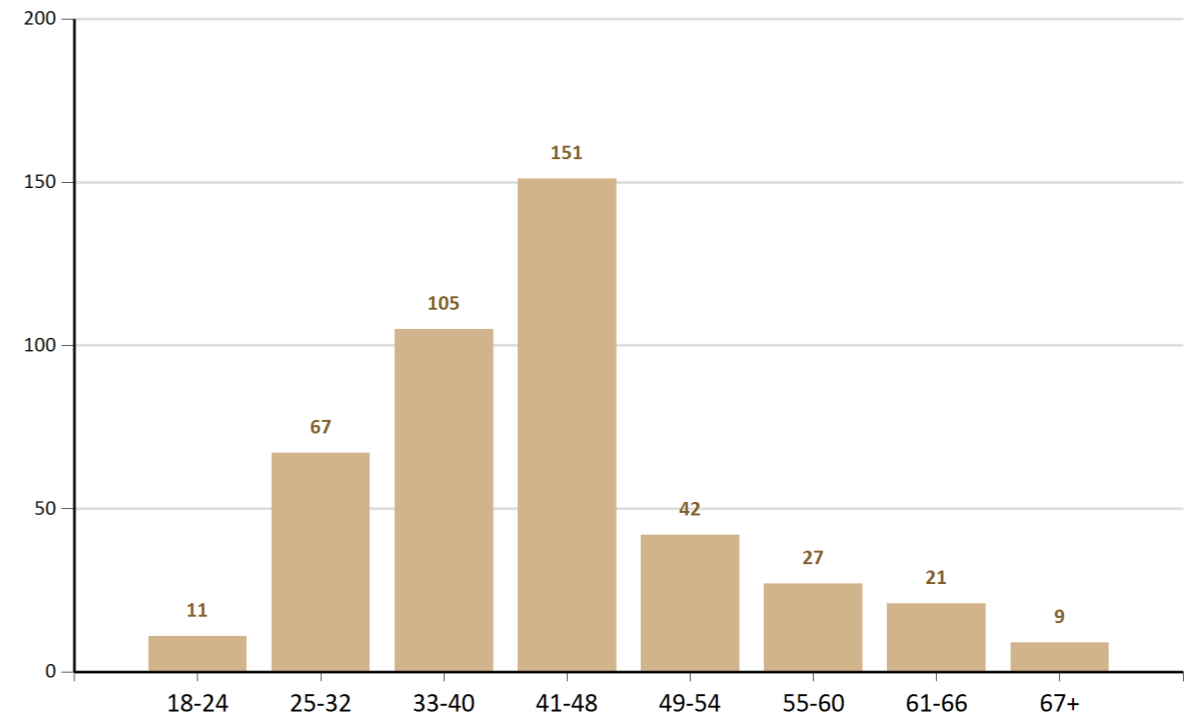

Active Members

1,469

New Members This Month

23

New Members Last Month

35

Registered Practitioner %

53 %

New Members by Year - Jan 2017

Members by Ethnicity - Jan 2017

Active Members by Year - Jan 2017

Members by Age Band - Jan 2017

Members by Region - Jan 2017

Members by Membership Status - Jan 2017