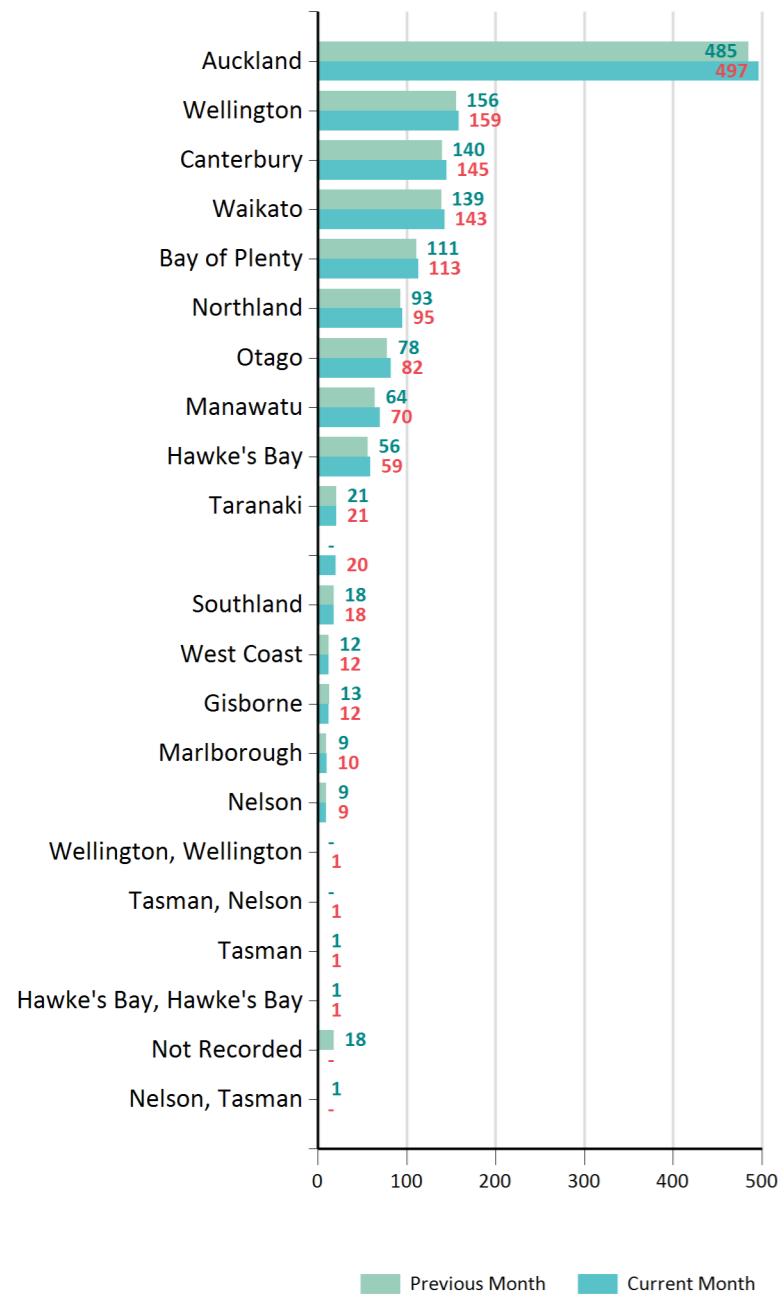

Active Members

1,469

New Members This Month

23

New Members Last Month

35

Registered Practitioner %

53 %

New Members by Year - Jan 2017

Members by Ethnicity - Jan 2017

Active Members by Year - Jan 2017

Members by Age Band - Jan 2017

Members by Region - Jan 2017

Members by Membership Status - Jan 2017