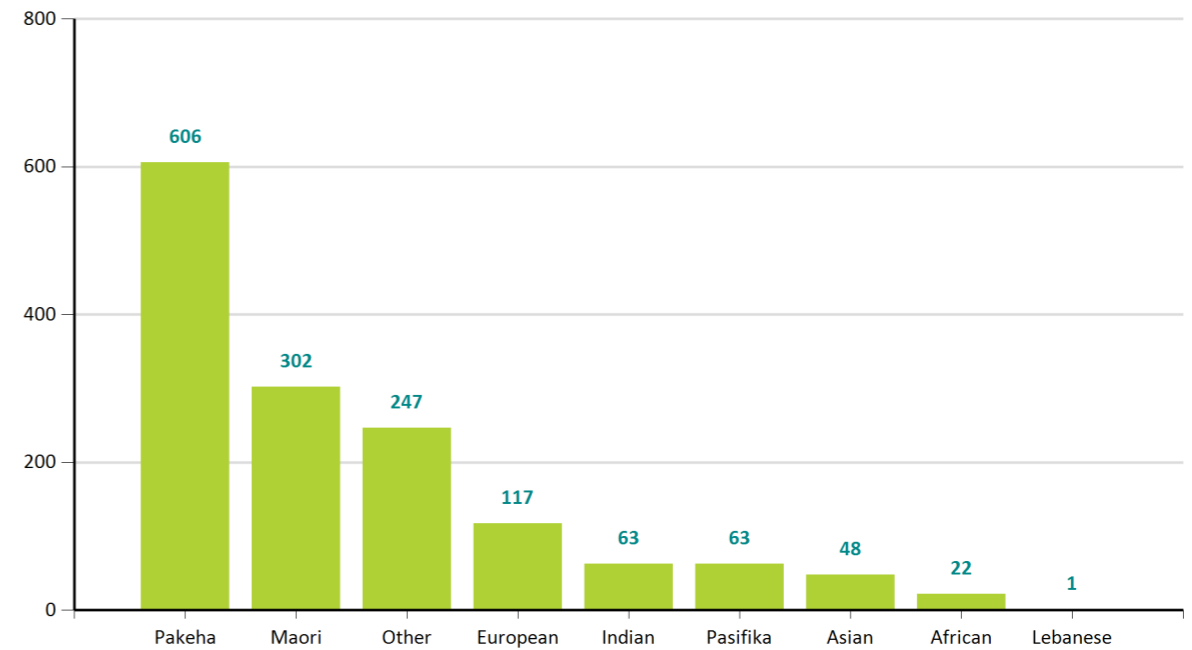

Active Members

1,469

New Members This Month

23

New Members Last Month

35

Registered Practitioner %

53 %

New Members by Year - Jan 2017

Members by Ethnicity - Jan 2017

Active Members by Year - Jan 2017

Members by Age Band - Jan 2017

Members by Region - Jan 2017

Members by Membership Status - Jan 2017