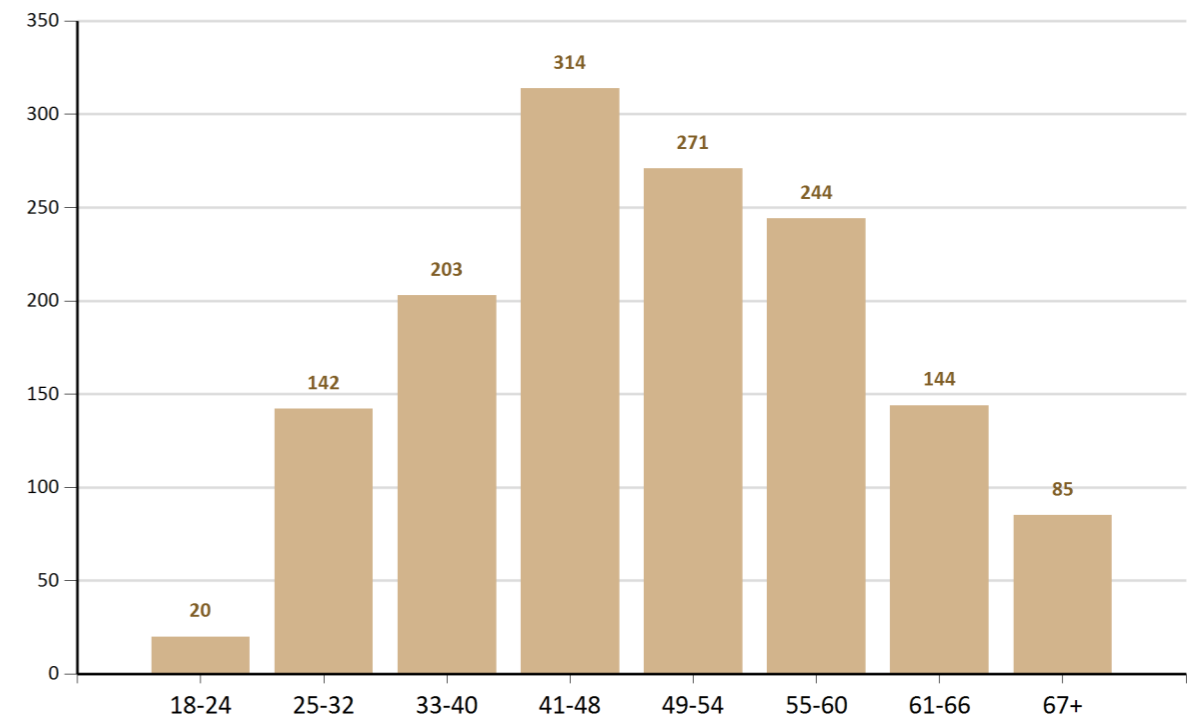

Active Members

1,520

New Members This Month

21

New Members Last Month

34

Registered Practitioner %

55 %

New Members by Year - Nov 2017

Members by Ethnicity - Nov 2017

Active Members by Year - Nov 2017

Members by Age Band - Nov 2017

Members by Region - Nov 2017

Members by Membership Status - Nov 2017

Members by Gender - Nov 2017