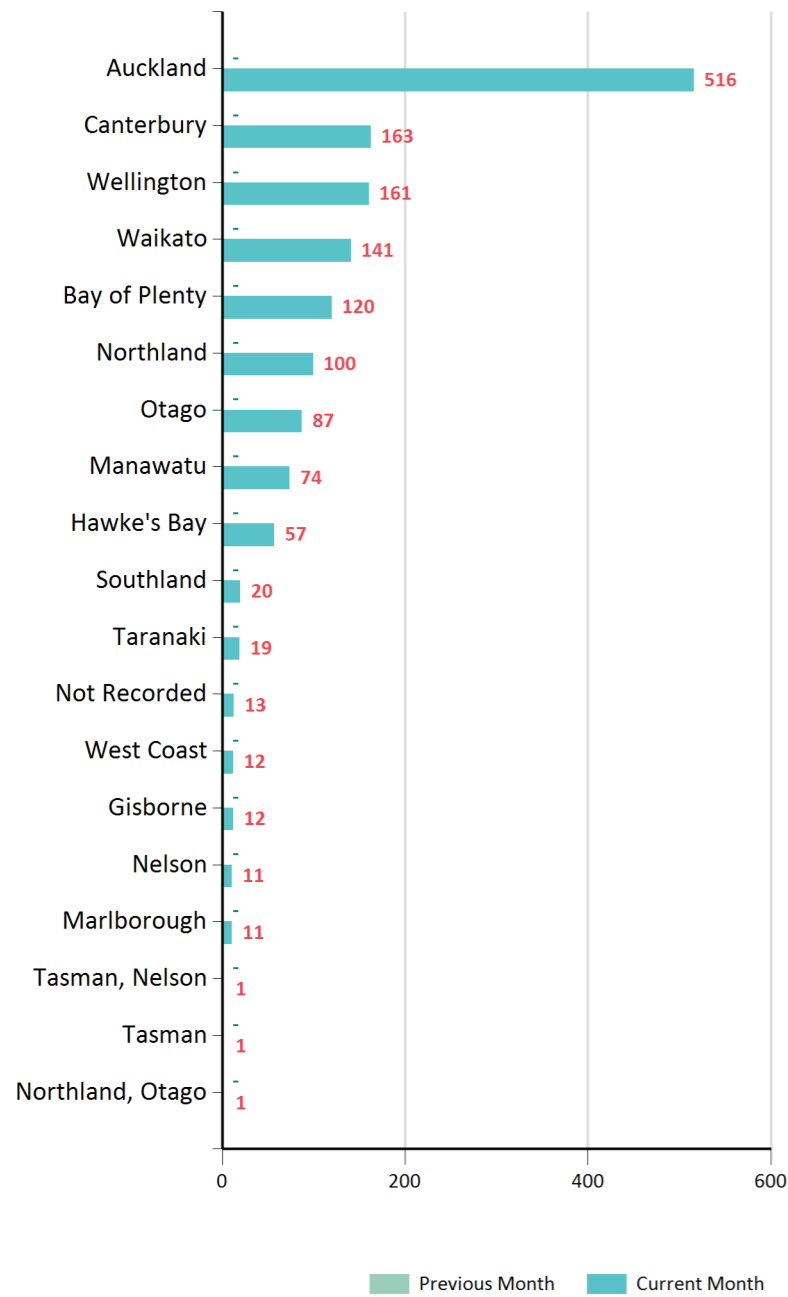

Active Members

1,520

New Members This Month

21

New Members Last Month

34

Registered Practitioner %

55 %

New Members by Year - Nov 2017

Members by Ethnicity - Nov 2017

Active Members by Year - Nov 2017

Members by Age Band - Nov 2017

Members by Region - Nov 2017

Members by Membership Status - Nov 2017

Members by Gender - Nov 2017