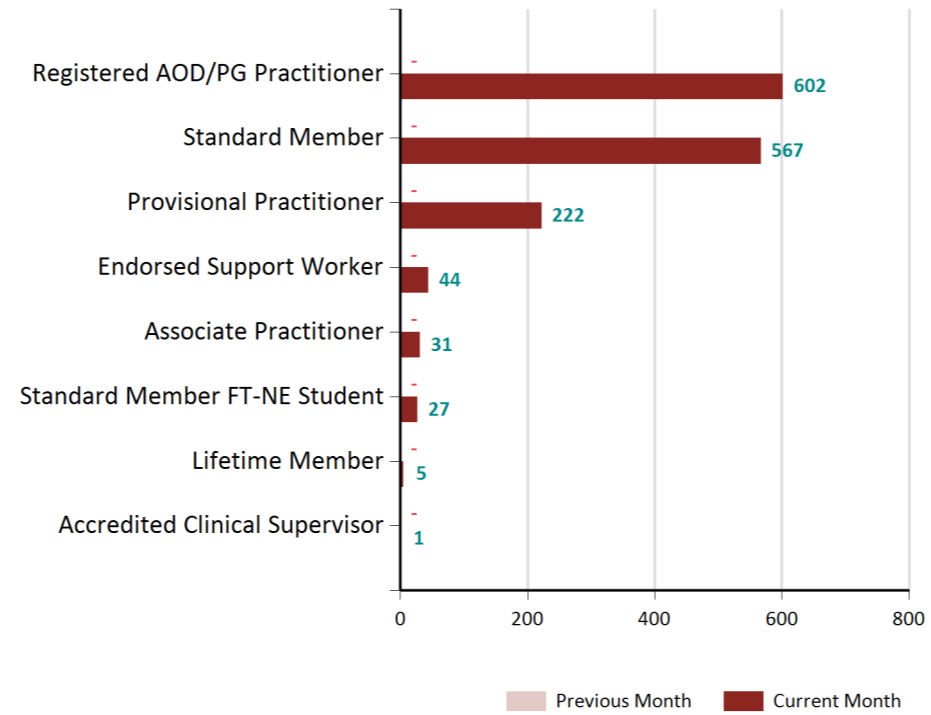

Active Members

1,520

New Members This Month

21

New Members Last Month

34

Registered Practitioner %

55 %

New Members by Year - Nov 2017

Members by Ethnicity - Nov 2017

Active Members by Year - Nov 2017

Members by Age Band - Nov 2017

Members by Region - Nov 2017

Members by Membership Status - Nov 2017

Members by Gender - Nov 2017