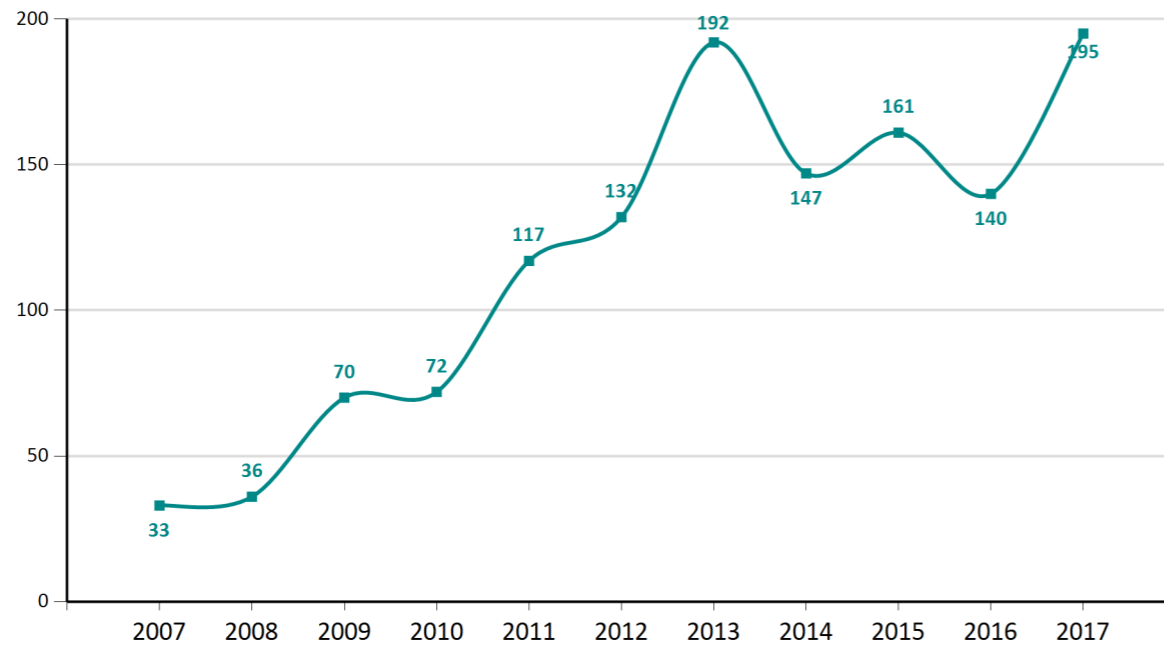

Active Members

1,520

New Members This Month

21

New Members Last Month

34

Registered Practitioner %

55 %

New Members by Year - Nov 2017

Members by Ethnicity - Nov 2017

Active Members by Year - Nov 2017

Members by Age Band - Nov 2017

Members by Region - Nov 2017

Members by Membership Status - Nov 2017

Members by Gender - Nov 2017