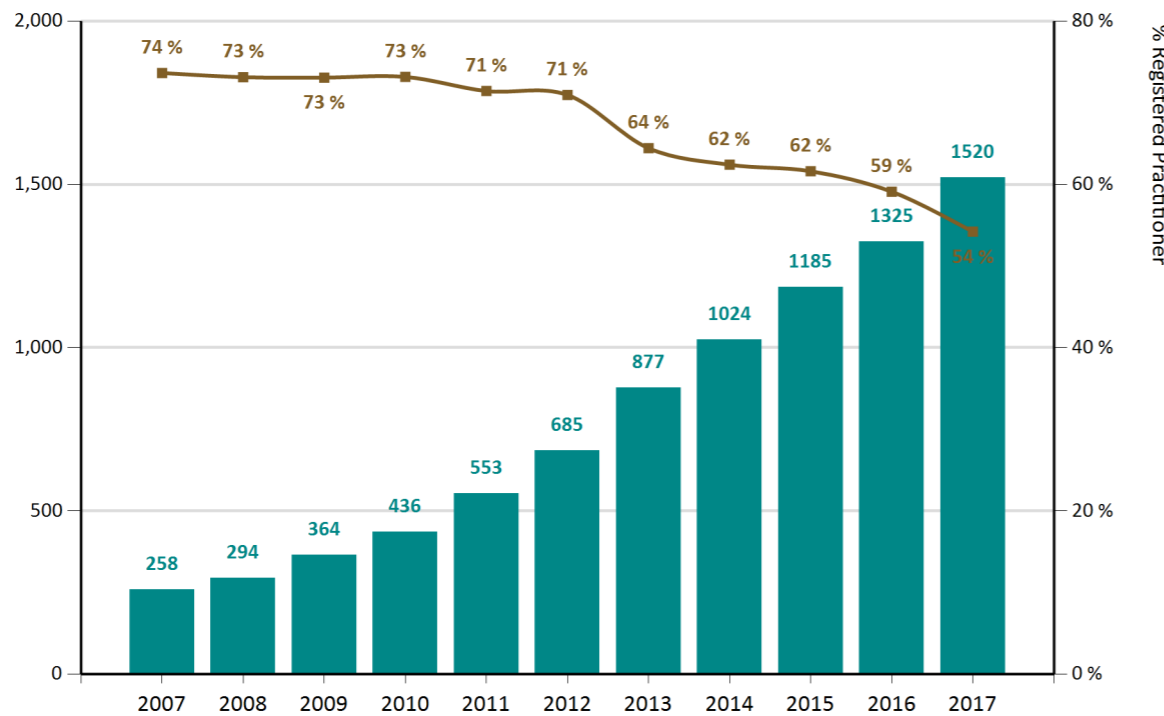

Active Members

1,520

New Members This Month

21

New Members Last Month

34

Registered Practitioner %

55 %

New Members by Year - Nov 2017

Members by Ethnicity - Nov 2017

Active Members by Year - Nov 2017

Members by Age Band - Nov 2017

Members by Region - Nov 2017

Members by Membership Status - Nov 2017

Members by Gender - Nov 2017