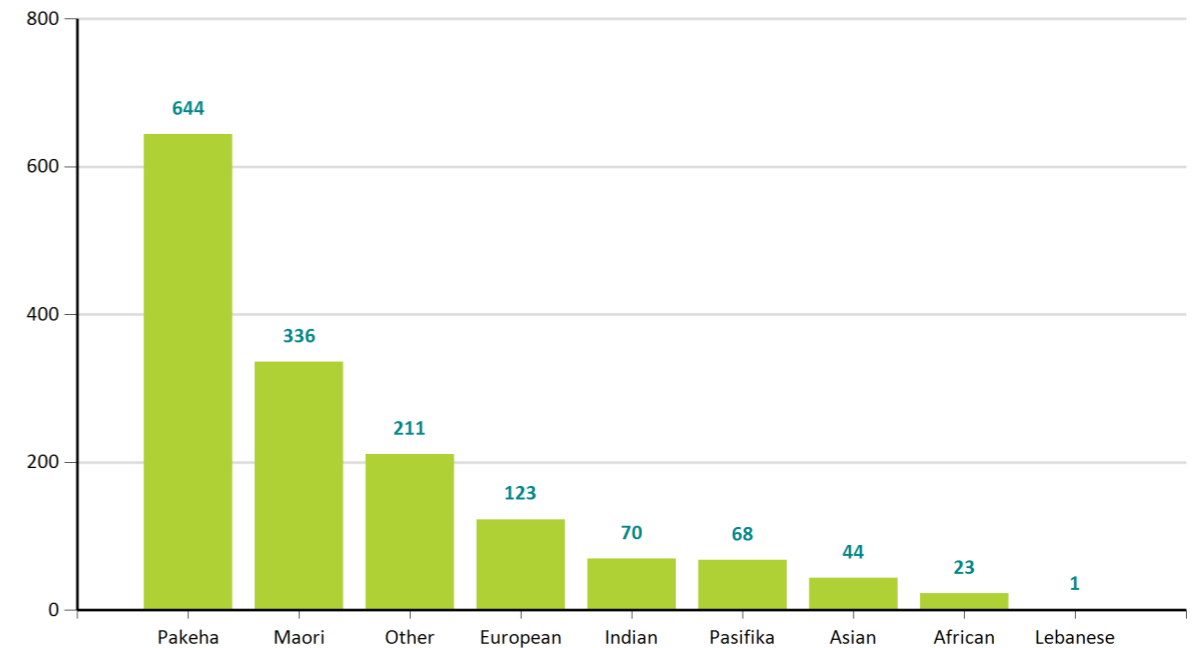

Active Members

1,520

New Members This Month

21

New Members Last Month

34

Registered Practitioner %

55 %

New Members by Year - Nov 2017

Members by Ethnicity - Nov 2017

Active Members by Year - Nov 2017

Members by Age Band - Nov 2017

Members by Region - Nov 2017

Members by Membership Status - Nov 2017

Members by Gender - Nov 2017