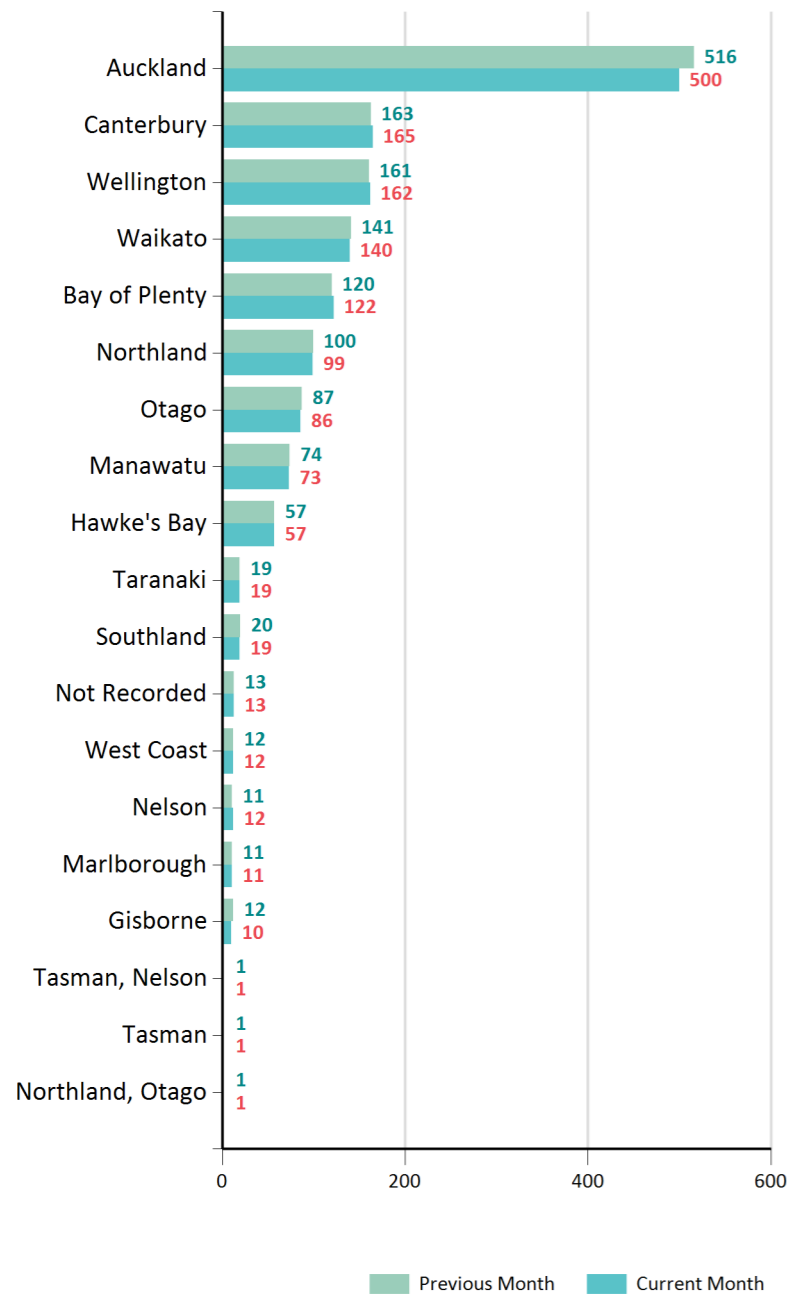

Active Members

1,503

New Members This Month

32

New Members Last Month

42

Registered Practitioner %

56 %

New Members by Year - Dec 2017

Members by Ethnicity - Dec 2017

Active Members by Year - Dec 2017

Members by Age Band - Dec 2017

Members by Region - Dec 2017

Members by Membership Status - Dec 2017

Members by Gender - Dec 2017