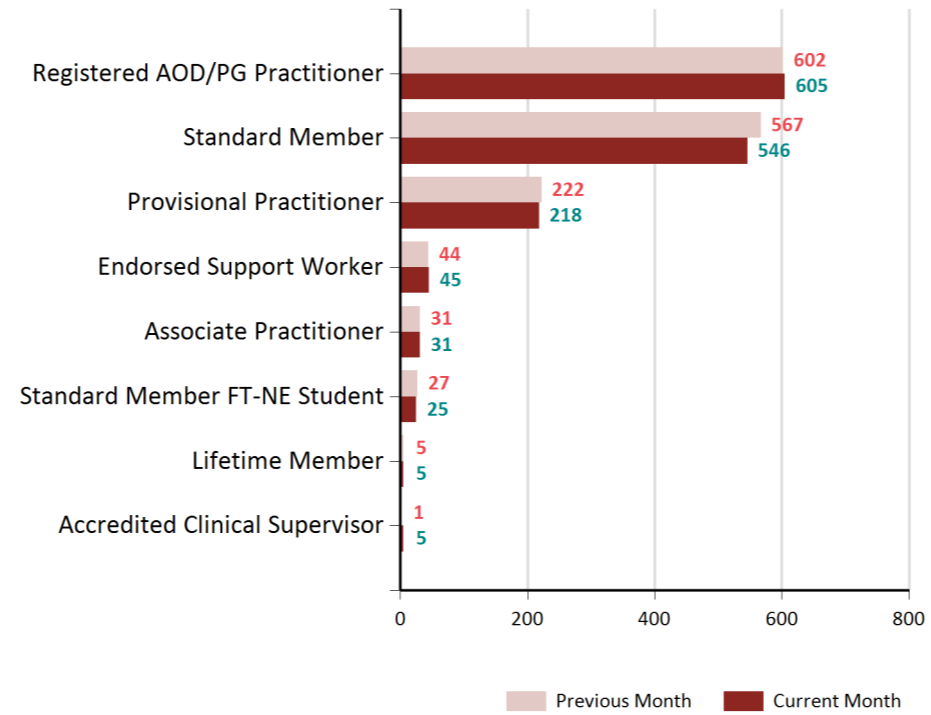

Active Members

1,503

New Members This Month

32

New Members Last Month

42

Registered Practitioner %

56 %

New Members by Year - Dec 2017

Members by Ethnicity - Dec 2017

Active Members by Year - Dec 2017

Members by Age Band - Dec 2017

Members by Region - Dec 2017

Members by Membership Status - Dec 2017

Members by Gender - Dec 2017