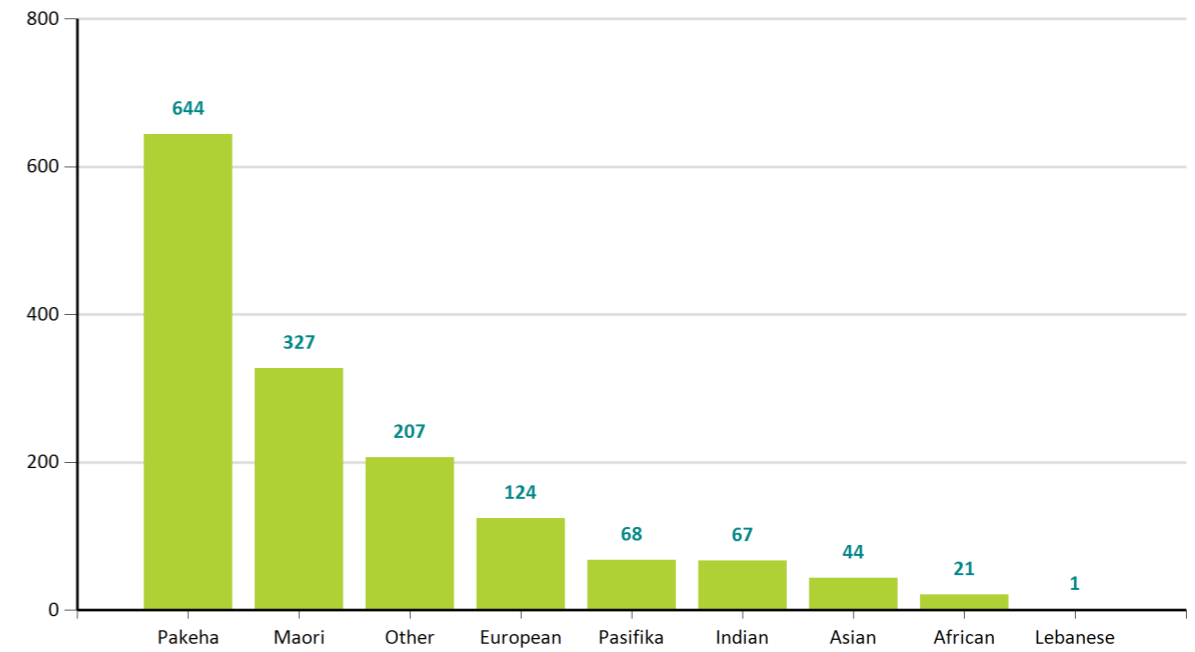

Active Members

1,503

New Members This Month

32

New Members Last Month

42

Registered Practitioner %

56 %

New Members by Year - Dec 2017

Members by Ethnicity - Dec 2017

Active Members by Year - Dec 2017

Members by Age Band - Dec 2017

Members by Region - Dec 2017

Members by Membership Status - Dec 2017

Members by Gender - Dec 2017