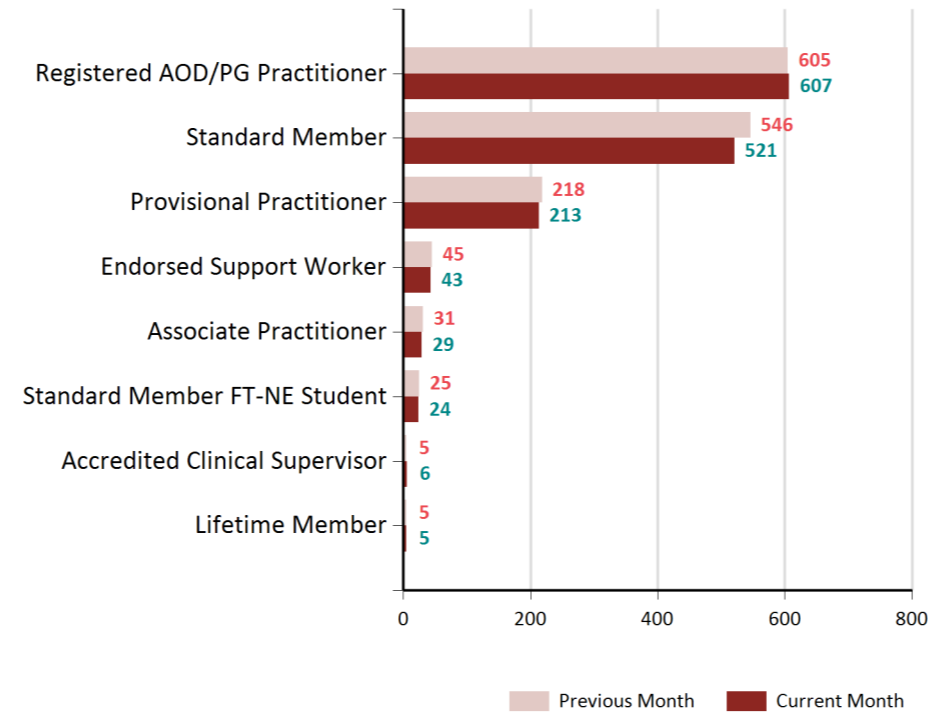

Active Members

1,470

New Members This Month

33

New Members Last Month

46

Registered Practitioner %

57 %

New Members by Year - Jan 2018

Members by Ethnicity - Jan 2018

Active Members by Year - Jan 2018

Members by Age Band - Jan 2018

Members by Region - Jan 2018

Members by Membership Status - Jan 2018

Members by Gender - Jan 2018