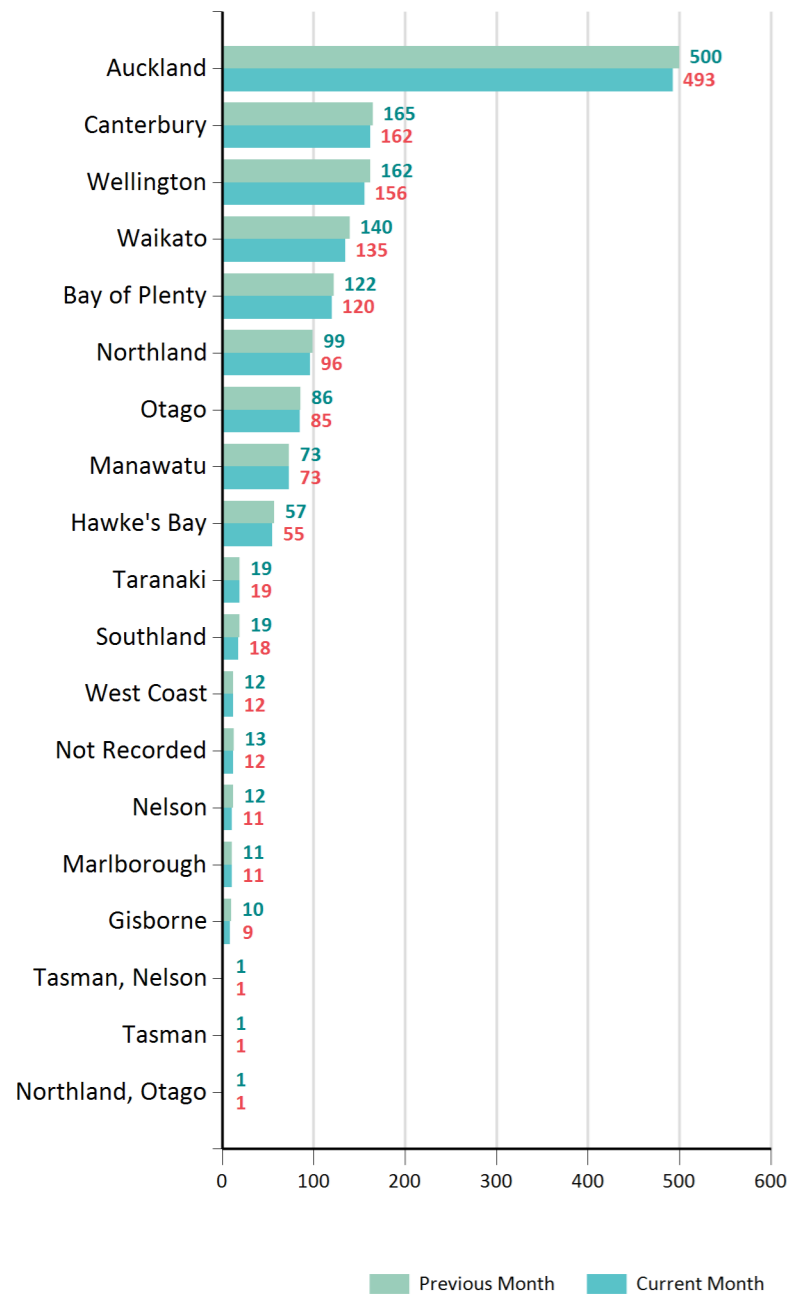

Active Members

1,470

New Members This Month

33

New Members Last Month

46

Registered Practitioner %

57 %

New Members by Year - Jan 2018

Members by Ethnicity - Jan 2018

Active Members by Year - Jan 2018

Members by Age Band - Jan 2018

Members by Region - Jan 2018

Members by Membership Status - Jan 2018

Members by Gender - Jan 2018