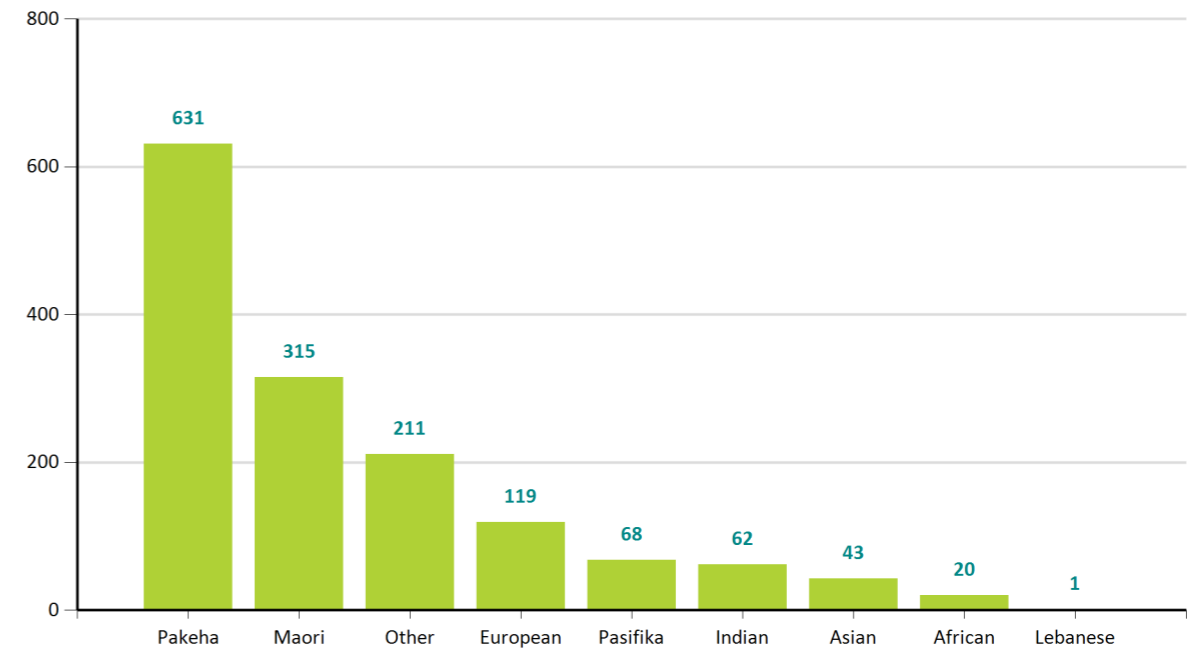

Active Members

1,470

New Members This Month

33

New Members Last Month

46

Registered Practitioner %

57 %

New Members by Year - Jan 2018

Members by Ethnicity - Jan 2018

Active Members by Year - Jan 2018

Members by Age Band - Jan 2018

Members by Region - Jan 2018

Members by Membership Status - Jan 2018

Members by Gender - Jan 2018