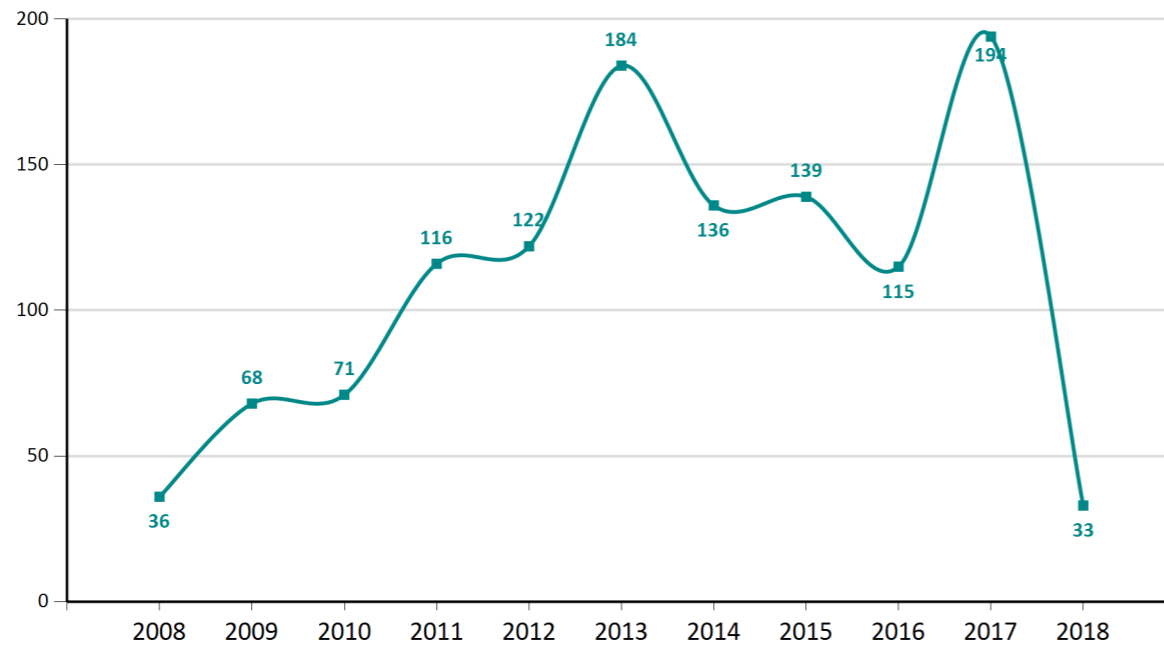

Active Members

1,470

New Members This Month

33

New Members Last Month

46

Registered Practitioner %

57 %

New Members by Year - Jan 2018

Members by Ethnicity - Jan 2018

Active Members by Year - Jan 2018

Members by Age Band - Jan 2018

Members by Region - Jan 2018

Members by Membership Status - Jan 2018

Members by Gender - Jan 2018