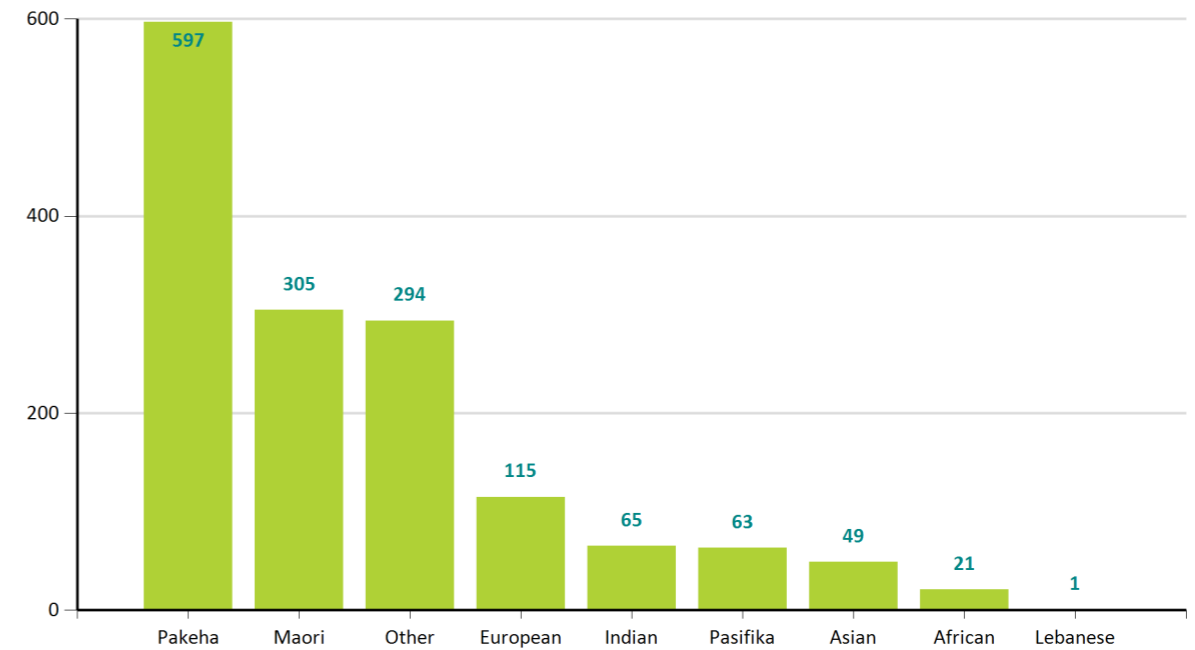

**Active Members**

**1,510**

**New Members This Month**

**32**

**New Members Last Month**

**51**

**Registered Practitioner %**

**53 %**

New Members by Year - Apr 2017

Members by Ethnicity - Apr 2017

Active Members by Year - Apr 2017

Members by Age Band - Apr 2017

Members by Region - Apr 2017

Members by Membership Status - Apr 2017