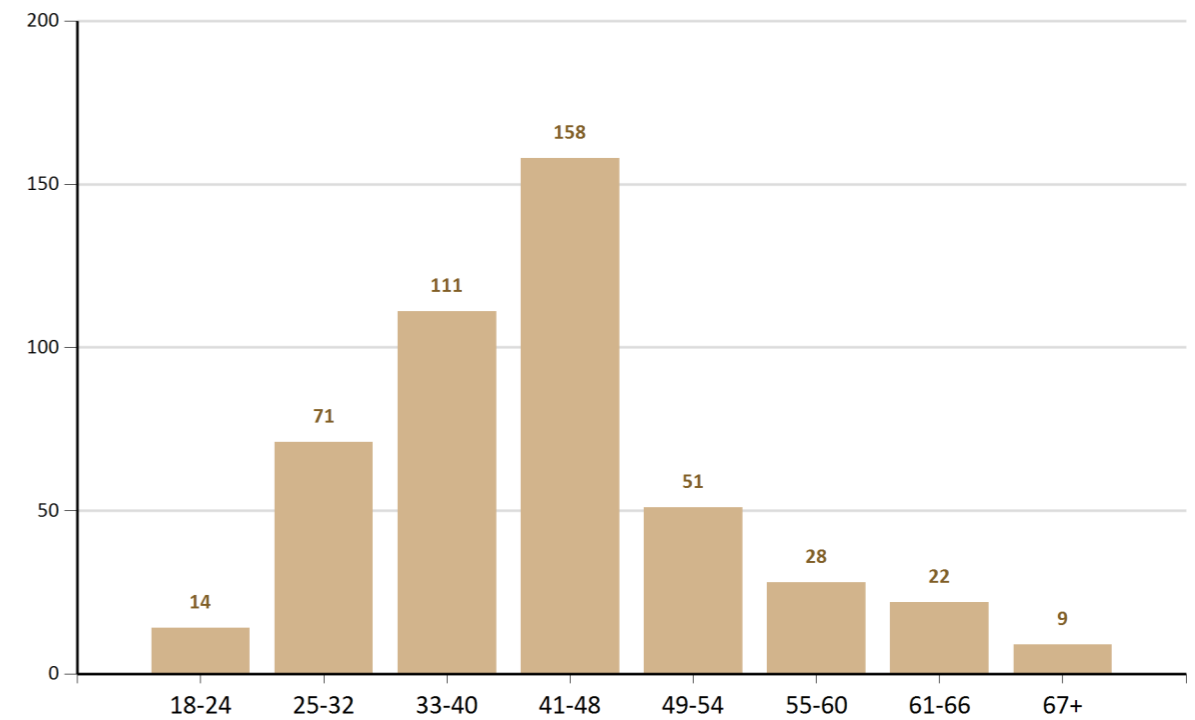

**Active Members**

**1,510**

**New Members This Month**

**32**

**New Members Last Month**

**51**

**Registered Practitioner %**

**53 %**

New Members by Year - Apr 2017

Members by Ethnicity - Apr 2017

Active Members by Year - Apr 2017

Members by Age Band - Apr 2017

Members by Region - Apr 2017

Members by Membership Status - Apr 2017