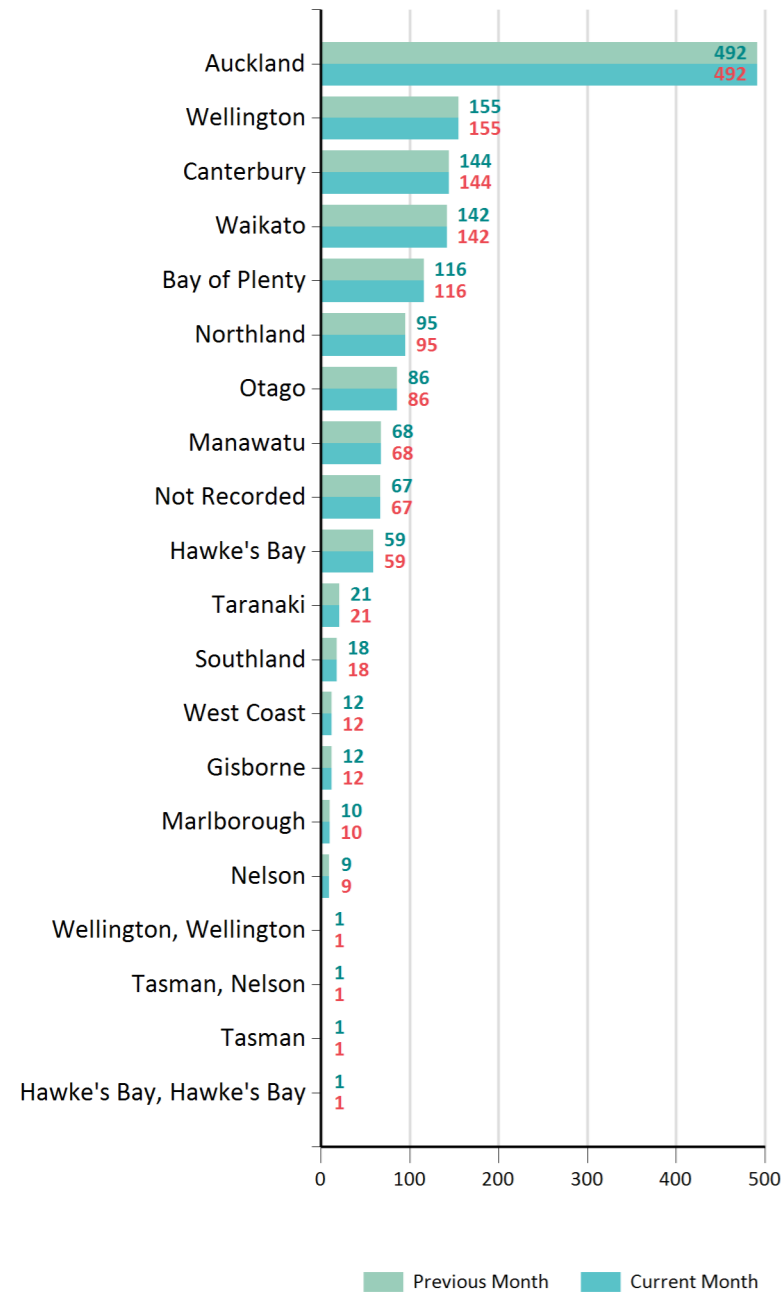

**Active Members**

**1,510**

**New Members This Month**

**32**

**New Members Last Month**

**51**

**Registered Practitioner %**

**53 %**

New Members by Year - Apr 2017

Members by Ethnicity - Apr 2017

Active Members by Year - Apr 2017

Members by Age Band - Apr 2017

Members by Region - Apr 2017

Members by Membership Status - Apr 2017