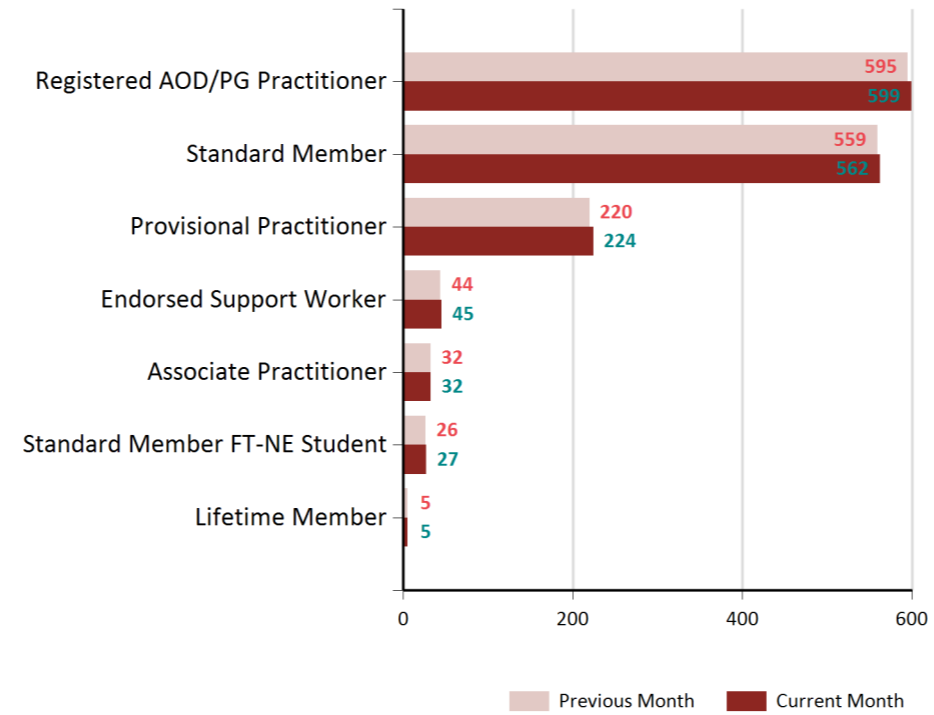

Active Members

1,516

New Members This Month

22

New Members Last Month

41

Registered Practitioner %

55 %

New Members by Year - Oct 2017

Members by Ethnicity - Oct 2017

Active Members by Year - Oct 2017

Members by Age Band - Oct 2017

Members by Region - Oct 2017

Members by Membership Status - Oct 2017

Members by Gender - Oct 2017