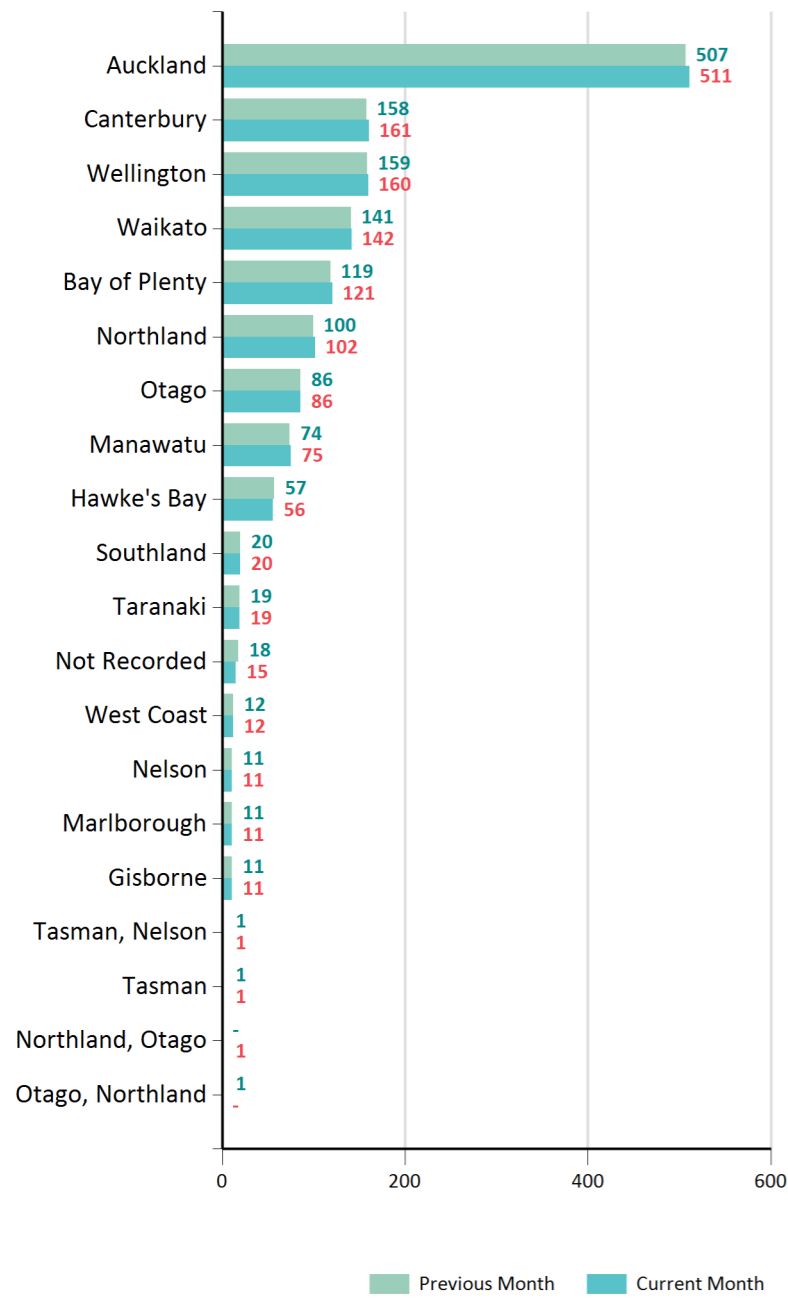

Active Members

1,516

New Members This Month

22

New Members Last Month

41

Registered Practitioner %

55 %

New Members by Year - Oct 2017

Members by Ethnicity - Oct 2017

Active Members by Year - Oct 2017

Members by Age Band - Oct 2017

Members by Region - Oct 2017

Members by Membership Status - Oct 2017

Members by Gender - Oct 2017