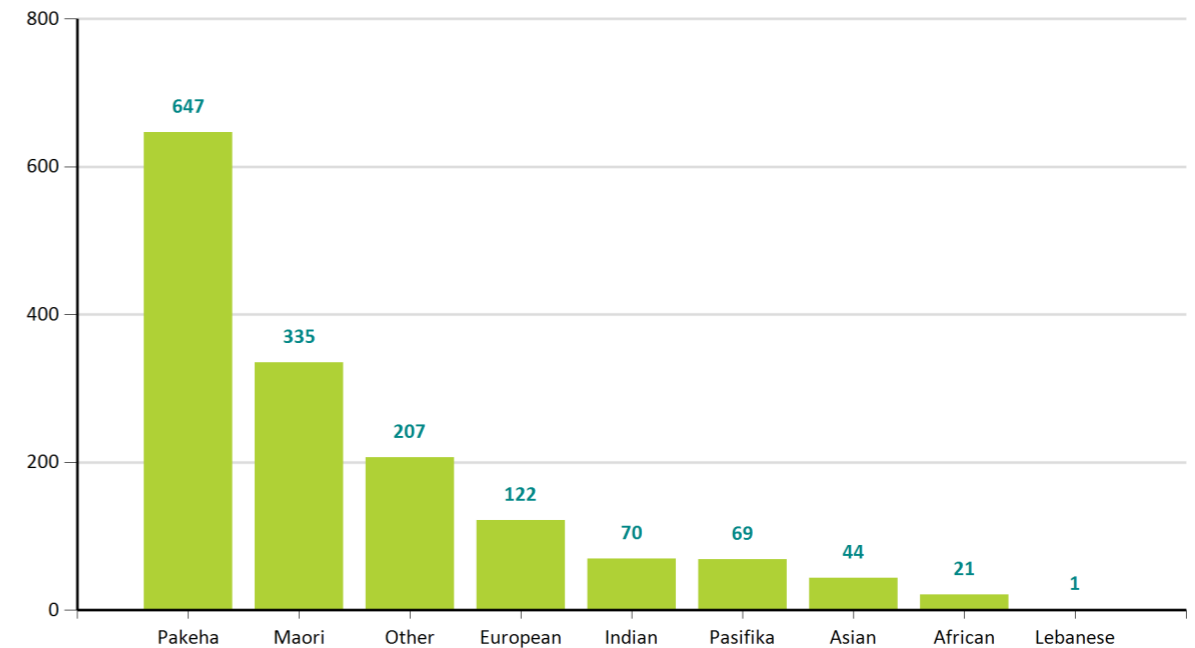

Active Members

1,516

New Members This Month

22

New Members Last Month

41

Registered Practitioner %

55 %

New Members by Year - Oct 2017

Members by Ethnicity - Oct 2017

Active Members by Year - Oct 2017

Members by Age Band - Oct 2017

Members by Region - Oct 2017

Members by Membership Status - Oct 2017

Members by Gender - Oct 2017